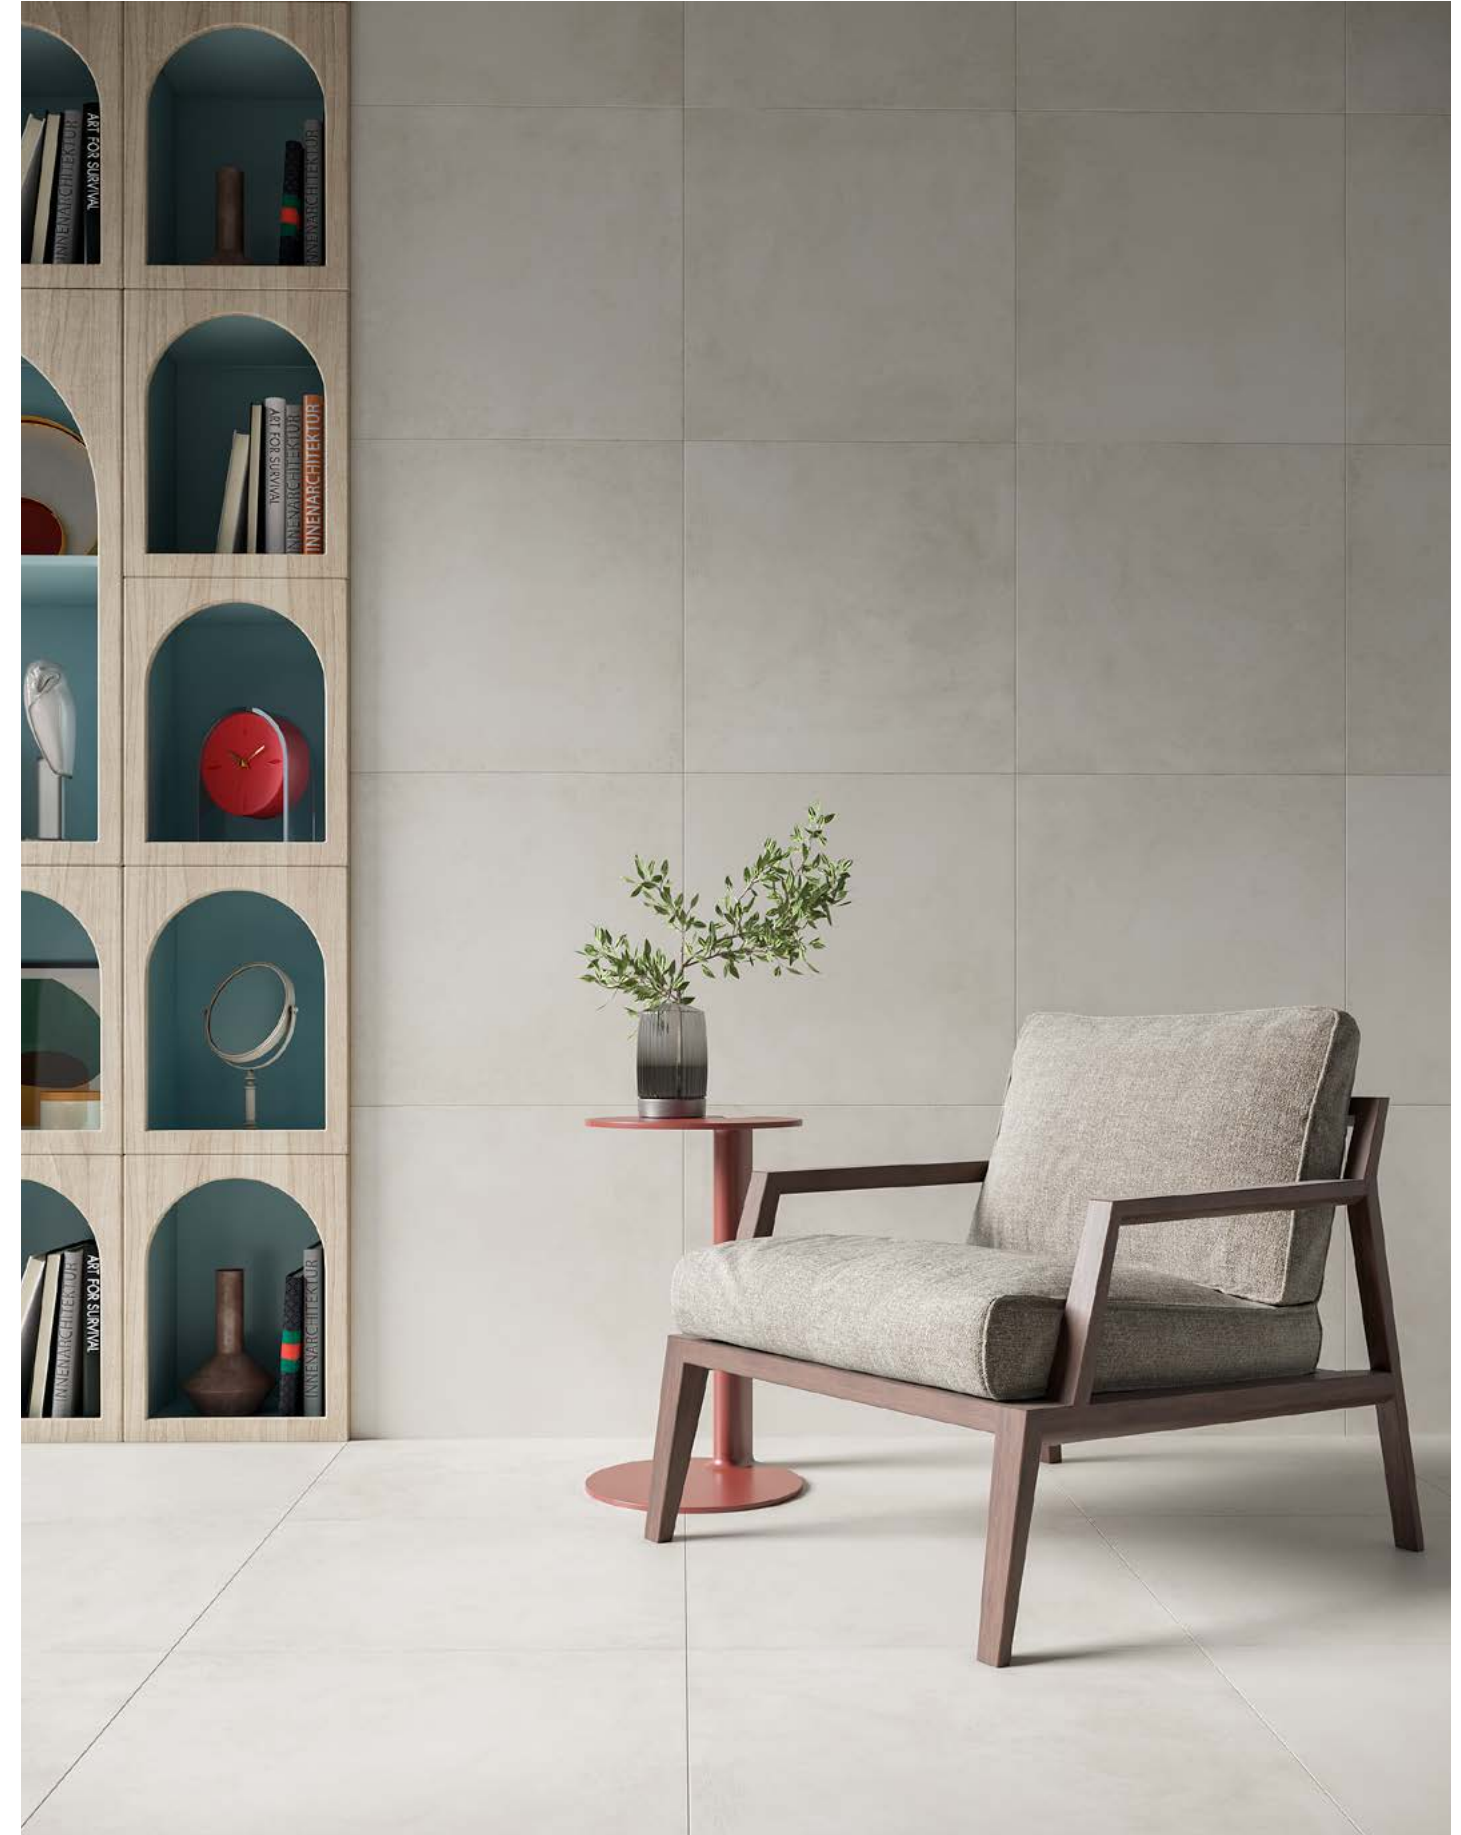

NP_P0016 Delishn Mascarpone 60x60