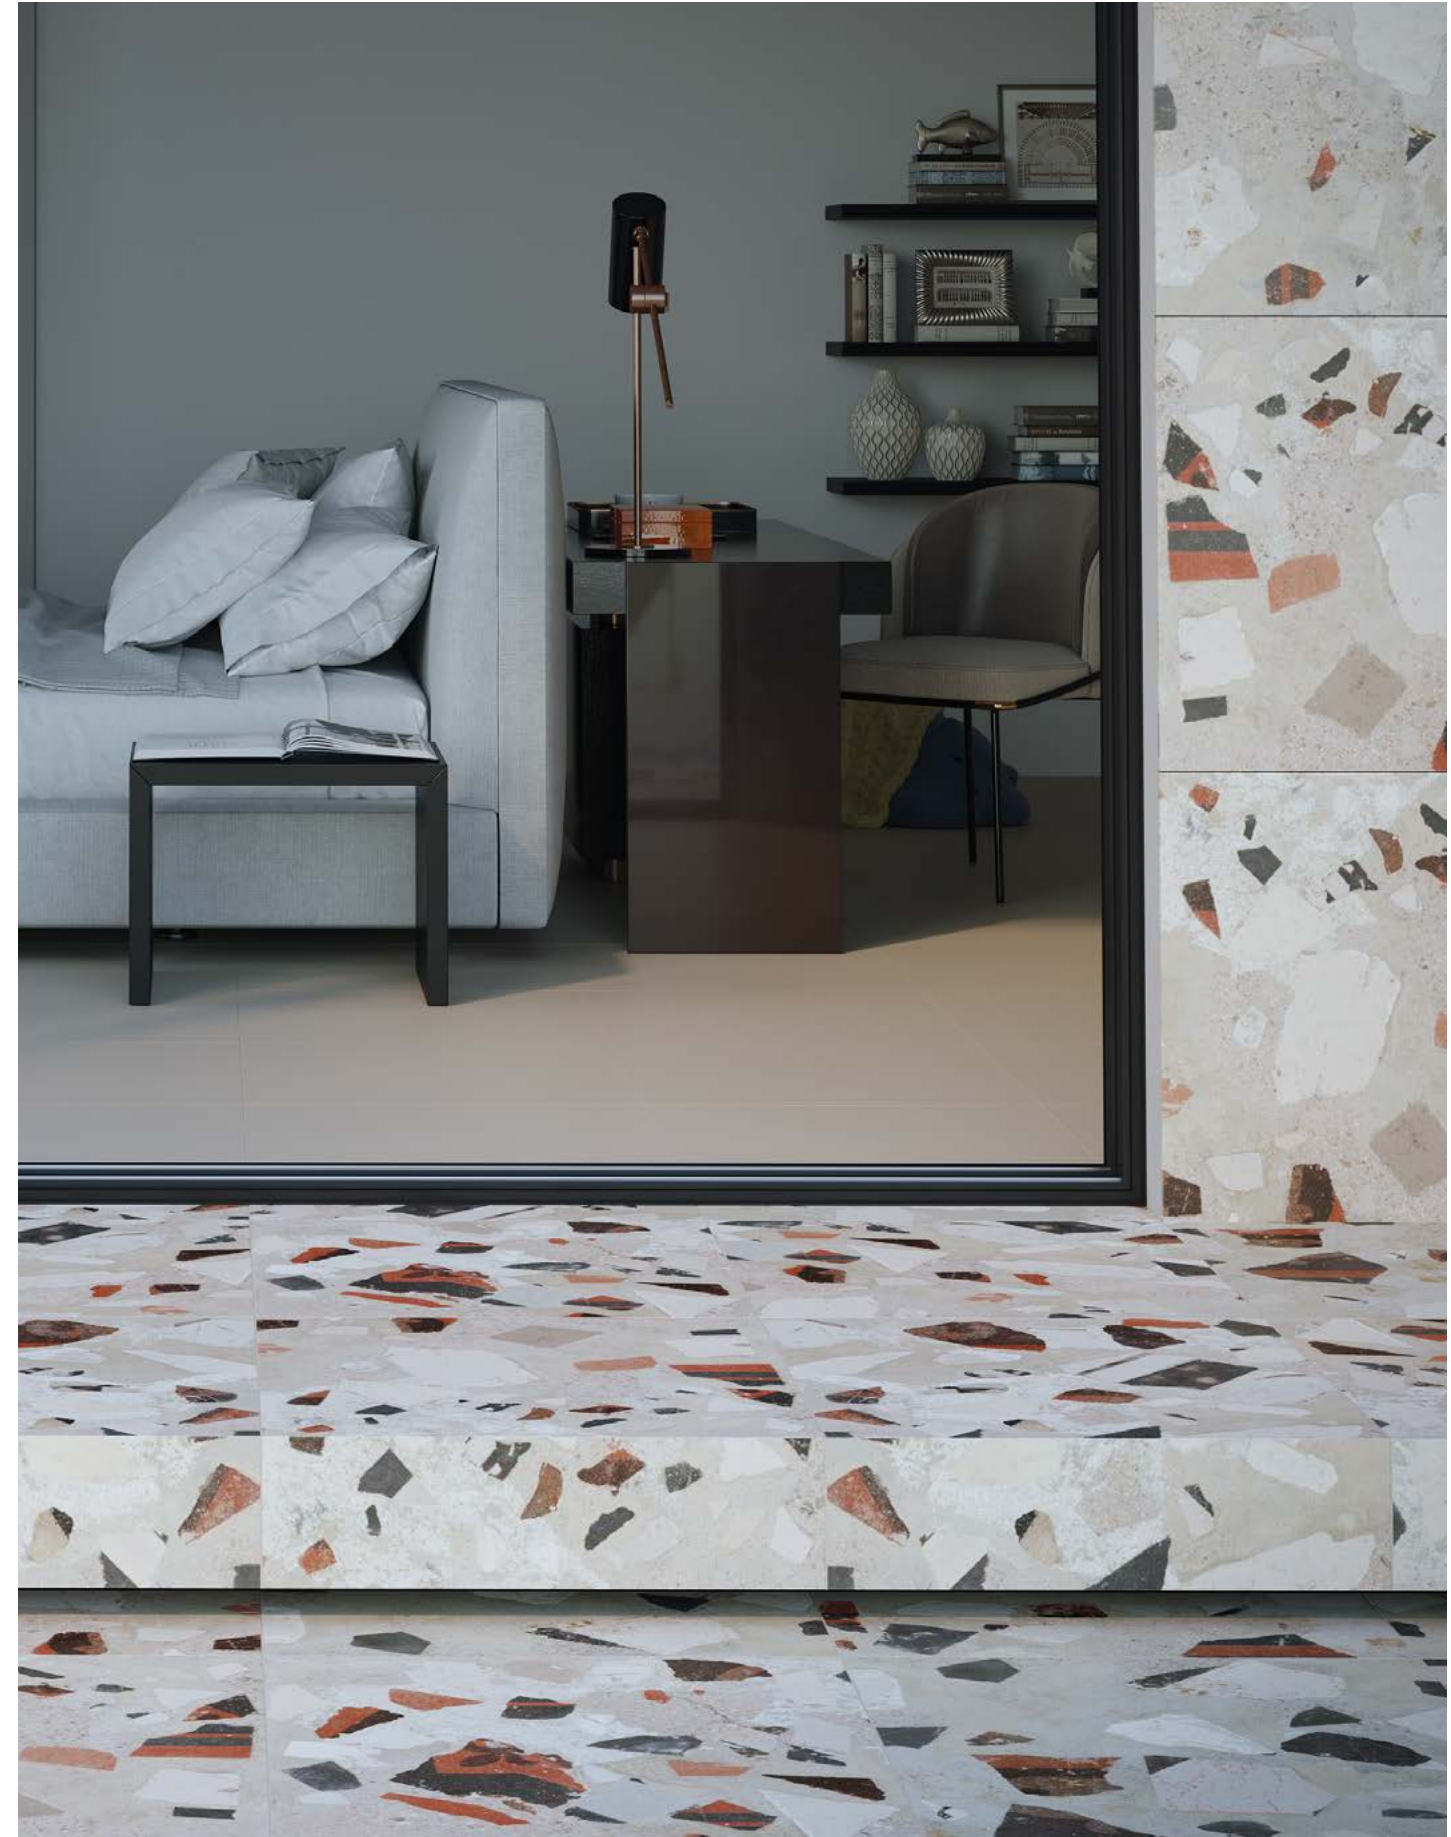

NRL_P0026 Tracery antique 60x60