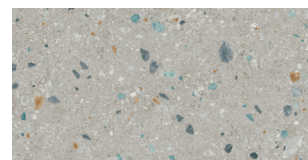

M CEPP0 FANTASY RECT
60X120 / 24"X48" L73/M