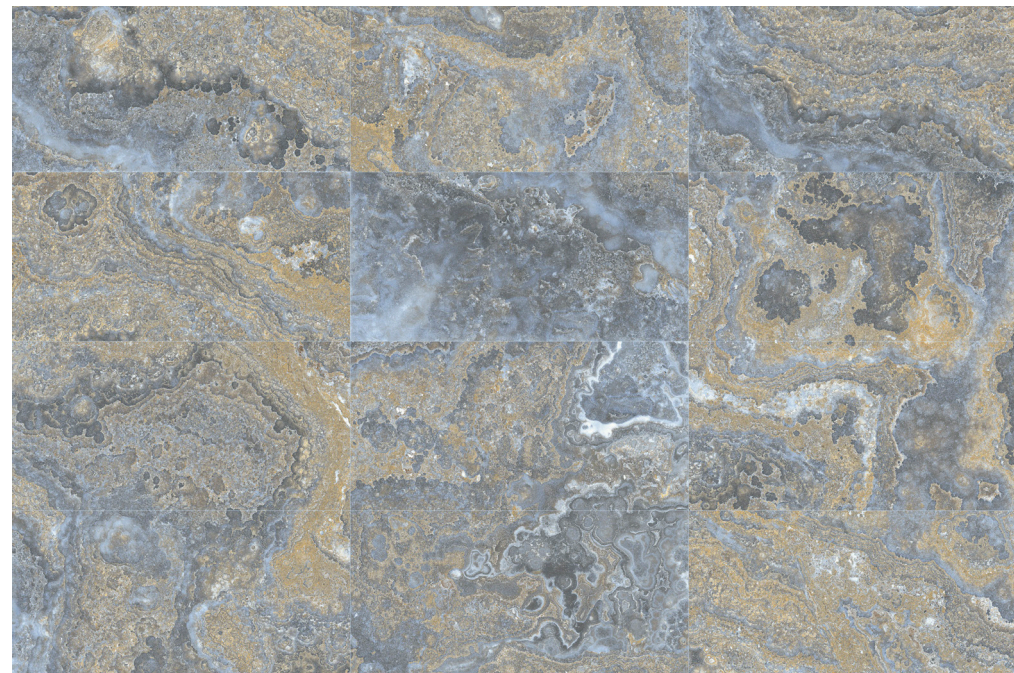

VARIACIÓN DE DISEÑO - GRAPHIC FACES

CARACTERÍSTICAS TÉCNICAS · TECHNICAL CHARACTERISTICS · CARACTÉRISTIQUES

P PORCELÁNICO/PORCELAIN TILES/GRÈS CERÁME

LAPATTO/LAPPED/LAPATTO

RECTIFICADO/RECTIFIED/RECTIFIÉ

VARIACIÓN DE DISEÑO/GRAPHIC FACES/TAMPONS DIFFÉRENTS:
60X120 - 11 PIEZAS/PIECES
90X90 - 8 PIEZAS/PIECES

V2 VARIACION LEVE/SLIGHT VARIATION/LÉGERÉ VARIATION

ANTIHIELO/FROST PROOF RÉSISTANT AU GEL

Para más información técnica, especificaciones e imágenes visite nuestra web
El embalaje de los artículos está sujeto a variaciones, para obtener el dato exacto y actual se recomienda consultar la web.

For more technical information, specifications and images, visit our website
The packing of our items is subject to variations. To get the most accurate and updated information, we recommend to check the website.

Pour plus d'informations techniques, de spécifications et de visuels, visitez notre site web
L'emballage des articles est sujet à variation, pour obtenir les données exactes et actuelles il est recommandé de consulter notre site web.