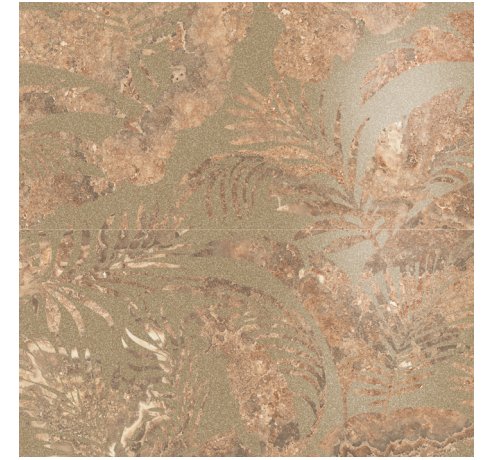

RU4 AGATE BLUE LAP RECT.
60X120 / 24"X48" **L81/M**

RU4 AGATE GREY LAP RECT.
90X90 / 36"X36" **L82/M**

RU4 AGATE BLUE LAP RECT.
90X90 / 36"X36" **L82/M**

DECOR SET(2) AGATE WHITE RECT
60X120 / 24"X48" **K99/P**