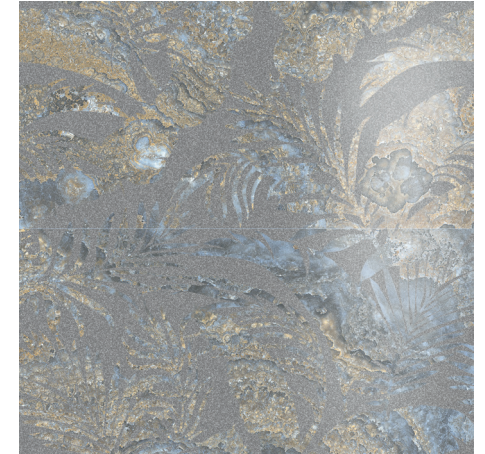

RU4 AGATE BLUE LAP RECT.
60X120 / 24"X48" **L81/M**

RU4 AGATE GREY LAP RECT.
90X90 / 36"X36" **L82/M**

RU4 AGATE BLUE LAP RECT.
90X90 / 36"X36" **L82/M**

DECOR SET(2) AGATE WHITE RECT
60X120 / 24"X48" **K99/P**

DECOR SET(2) AGATE SUNSET RECT
60X120 / 24"X48" **K99/P**

DECOR SET(2) AGATE GREY RECT
60X120 / 24"X48" **K99/P**

DECOR SET(2) AGATE BLUE RECT
60X120 / 24"X48" **K99/P**

RU4 AGATE WHITE LAP RECT
9,7X9,7 / 4"X4" **K33/P**