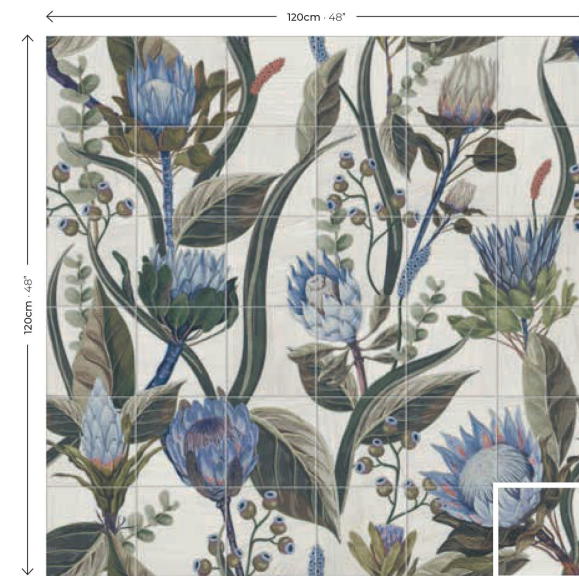

MURAL BLUE LEAVES

120x120 formado por 36 piezas de 20x20 · 48"x48" formed by 36 pieces of 8"x8"

- **ANTIDESLIZANTE**
  ANTI SLIP
- **ACABADO MATE**
  MATT FINISH
- **PAVIMENTO Y REVESTIMIENTO**
  FLOOR & WALL TILE
- **RES. A LAS MANCHAS**
  RESISTANT TO STAINS CLASS 5
- **RES. AL RAYADO**
  SCRATCH RESISTANT MOHS 6
- **RES. AL DESGASTE**
  WEAR RESISTANT PEI IV
- **RES. A LOS QUÍMICOS**
  RESISTANT TO CHEMICALS GA-GLA-GHA

MURAL BLUE LEAVES
120x120 (P 1300) formado por 36 piezas de 20x20
48"x48" formed by 36 pieces of 8"x8"

MURALES SIN FIN · ENDLESS MURALS