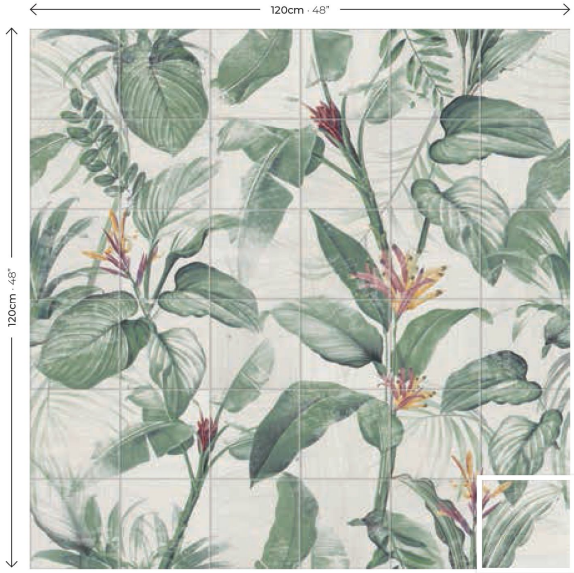

MURAL SPRING LEAVES

120x120 formado por 36 piezas de 20x20 · 48"x48" formed by 36 pieces of 8"x8"

- ANTIDESLIZANTE
  ANTI SLIP
- ACABADO MATE
  MATT FINISH
- PAVIMENTO
  Y REVESTIMIENTO
  FLOOR & WALL TILE
- RES. A LAS MANCHAS
  RESISTANT TO STAINS
  CLASE 5
- RES. AL RAYADO
  SCRATCH RESISTANT
  MOHS 6
- RES. AL DESGASTE
  WEAR RESISTANT
  PEI IV
- RES. A LOS QUÍMICOS
  RESISTANT TO CHEMICALS
  GA-GLA-GHA

MURAL SPRING LEAVES
120x120 (P 1300) formado por 36 piezas de 20x20
48"x48" formed by 36 pieces of 8"x8"