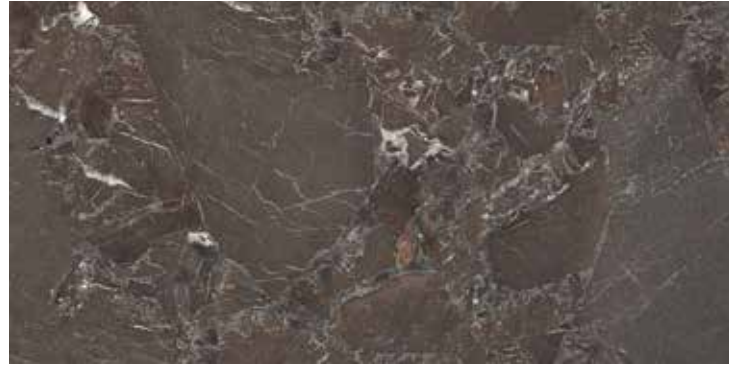

OPERA NATURAL
60 X 120 / 24" X 48" REC. 3D SOFT

N1382