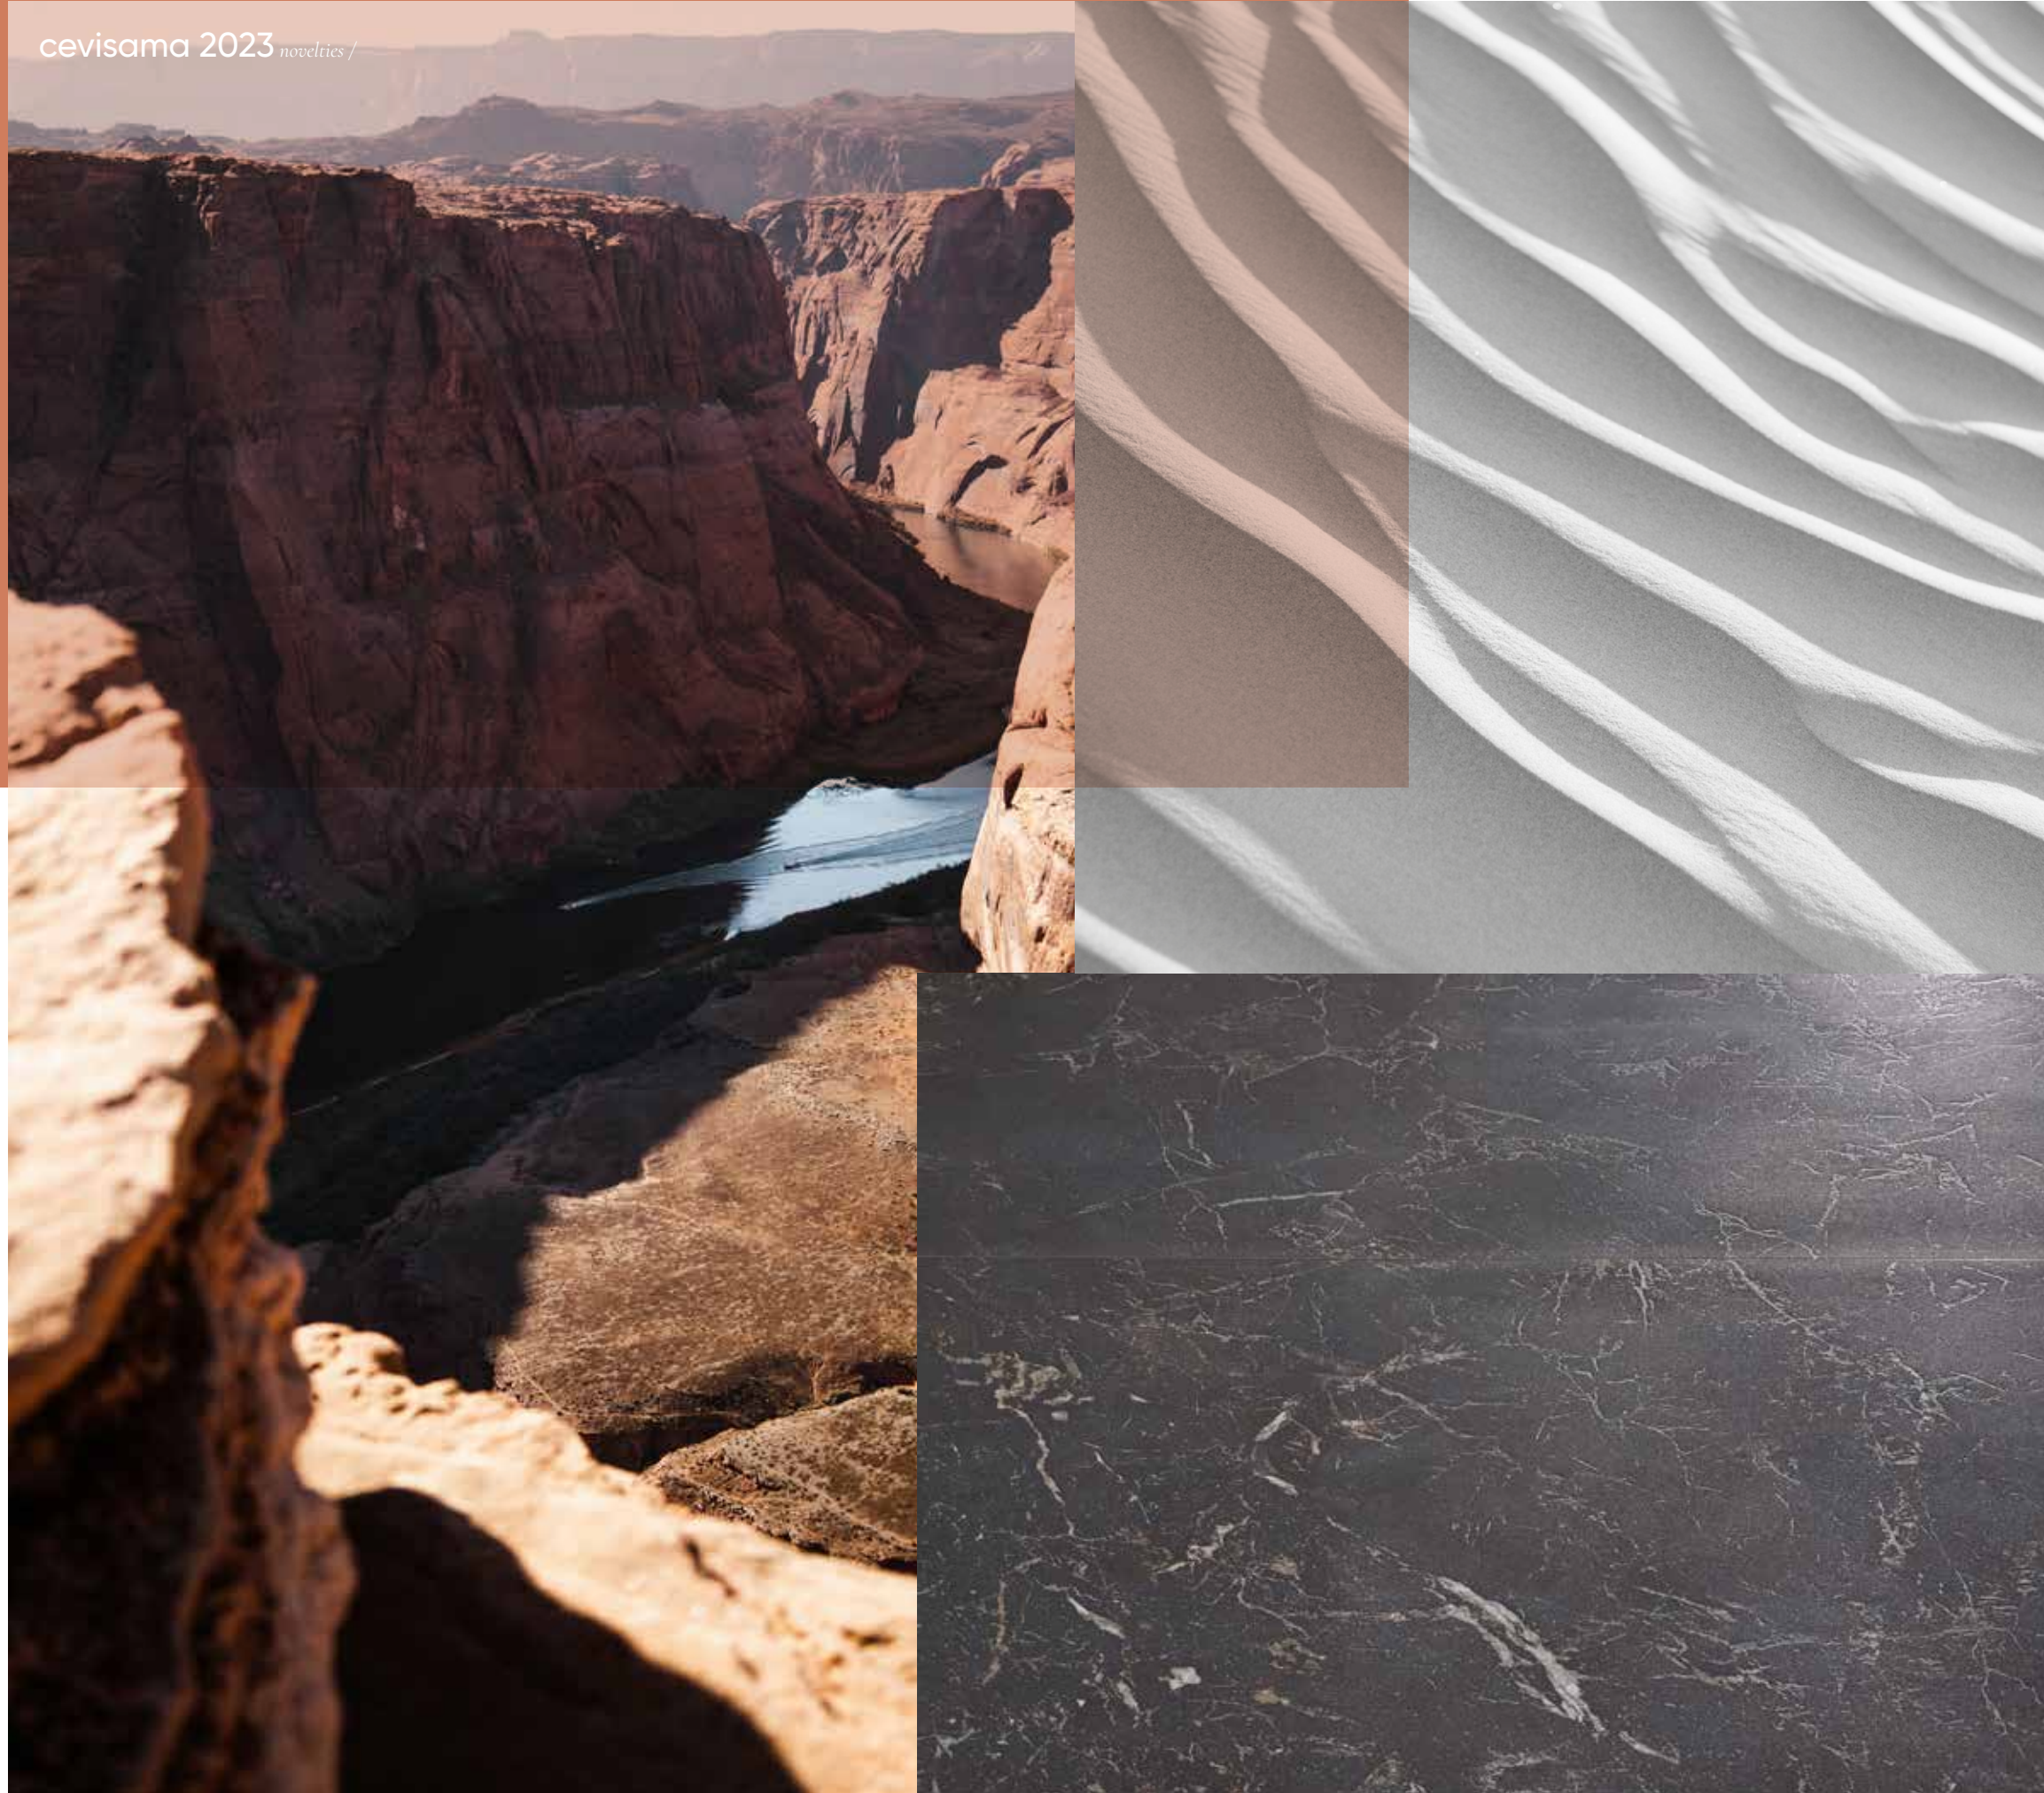

## 3D Soft

*Fanal continues to develop new techniques to stay at the forefront of innovation. 3D SOFT is the result of creating digital reliefs. The relief is applied so that each piece can have a customised relief in accordance with the product's design. We thus obtain a very realistic result in which the relief is not repeated on each piece.*