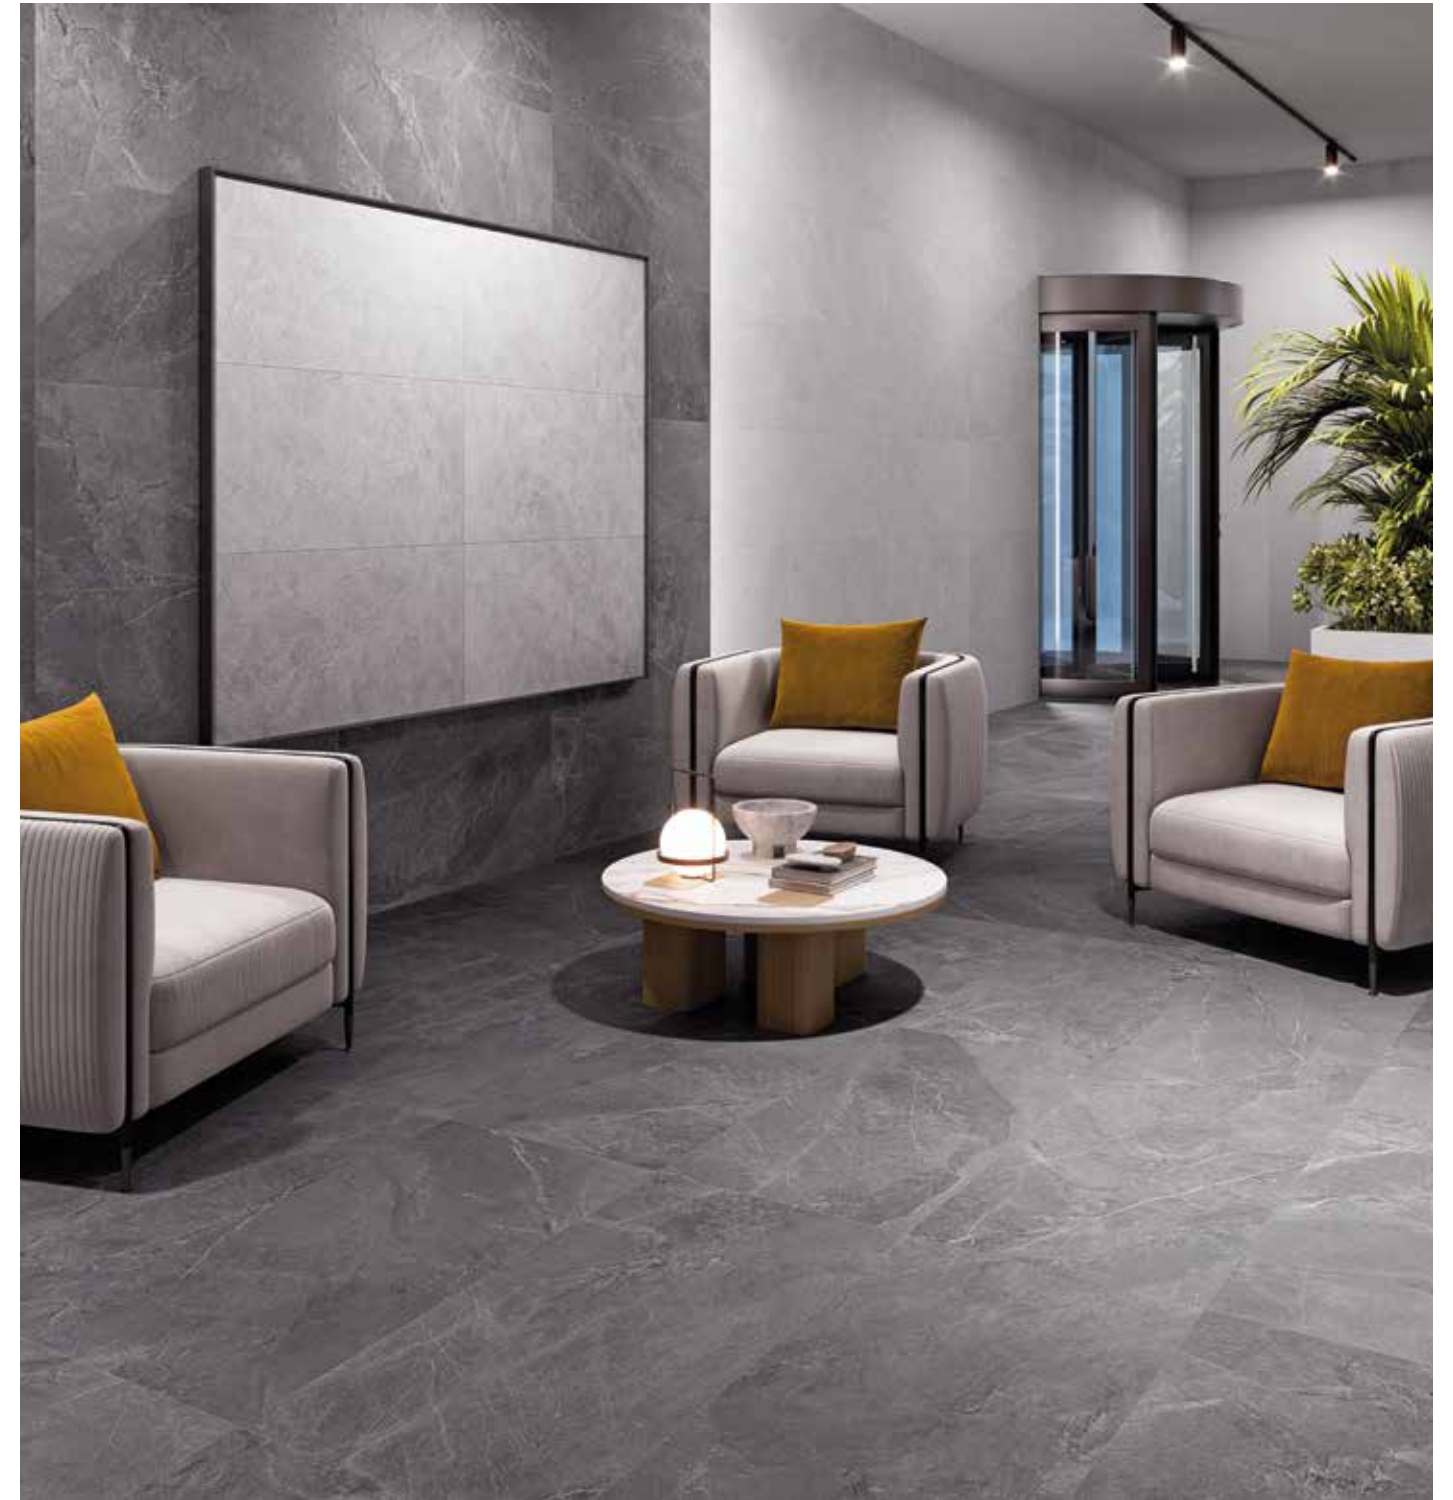

Wall Tile / Revestimiento MOON DARK 60 X 120 REC. 3D SOFT - MOON WHITE 60 X 120 REC. 3D SOFT - DECOR. MOON WHITE 60 X 120 REC. 3D SOFT
Floor Tile / Pavimento MOON DARK 60 X 120 REC. 3D SOFT

TECHNICAL FEATURES — CARACTERÍSTICAS TÉCNICAS

- PORCELAIN TILES / PORCELÁNICO
- FLOOR TILES / PAVIMENTO
- WALL TILES / REVESTIMIENTO
- LAPATTO / LAPADO
- MATT / MATE
- 3D SOFT
- RECTIFIED / RECTIFICADO
- DESTONIFIED V1 / DESTONIFICADO V1
- GRAPHIC VARIATION / VARIACIÓN GRÁFICA

60 X 120 / 24" X 48" **16 PIECES / 16 PIEZAS**
DECOR. 60 X 120 / 24" X 48" **16 PIECES / 16 PIEZAS**

FORMATO / SIZE	PIEZAS / PIECES	Kg.	m²	CAJAS / BOXES	m²	Kg.	CAJAS / BOXES	m²	Kg.
60 X 120	2	30,10	1,43				33	47,28	993

Steps & skirtings availables Pag. 49
Peldaños y rodapiés disponibles. Pag. 49