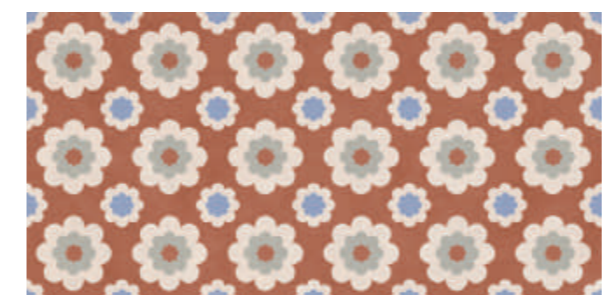

05228 | Homey Cotto Nat/Ret

60x120

\*05244 | Homey Rammed Warm Nat/Ret  
(mix 9 graphics)

± 9,5

10x60

05281 | Homey Cotto Nat/Ret

60x120

05241 | Homey Flower Cotto Nat/Ret