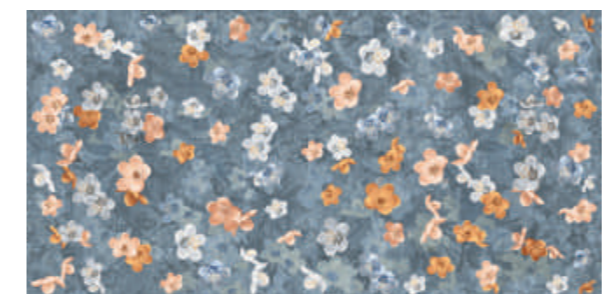

05225 | Homey Cloudy Nat/Ret

60x120

\*05243 | Homey Rammed Cold Nat/Ret  
(mix 9 graphics)

± 9,5

10x60

05278 | Homey Cloudy Nat/Ret

60x120

05275 | Homey Bloom Blue Nat/Ret  
(mix 6 graphics)