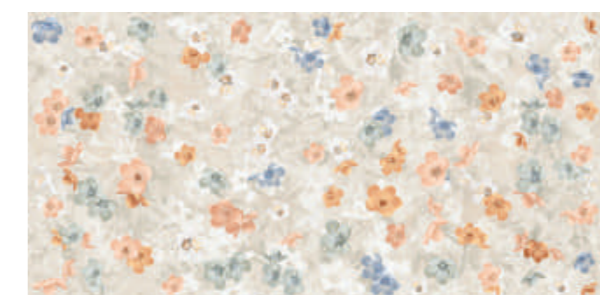

05228 | Homey Cotto Nat/Ret

60x120

\*05244 | Homey Rammed Warm Nat/Ret  
(mix 9 graphics)

± 9,5

10x60

05281 | Homey Cotto Nat/Ret

60x120

05241 | Homey Flower Cotto Nat/Ret