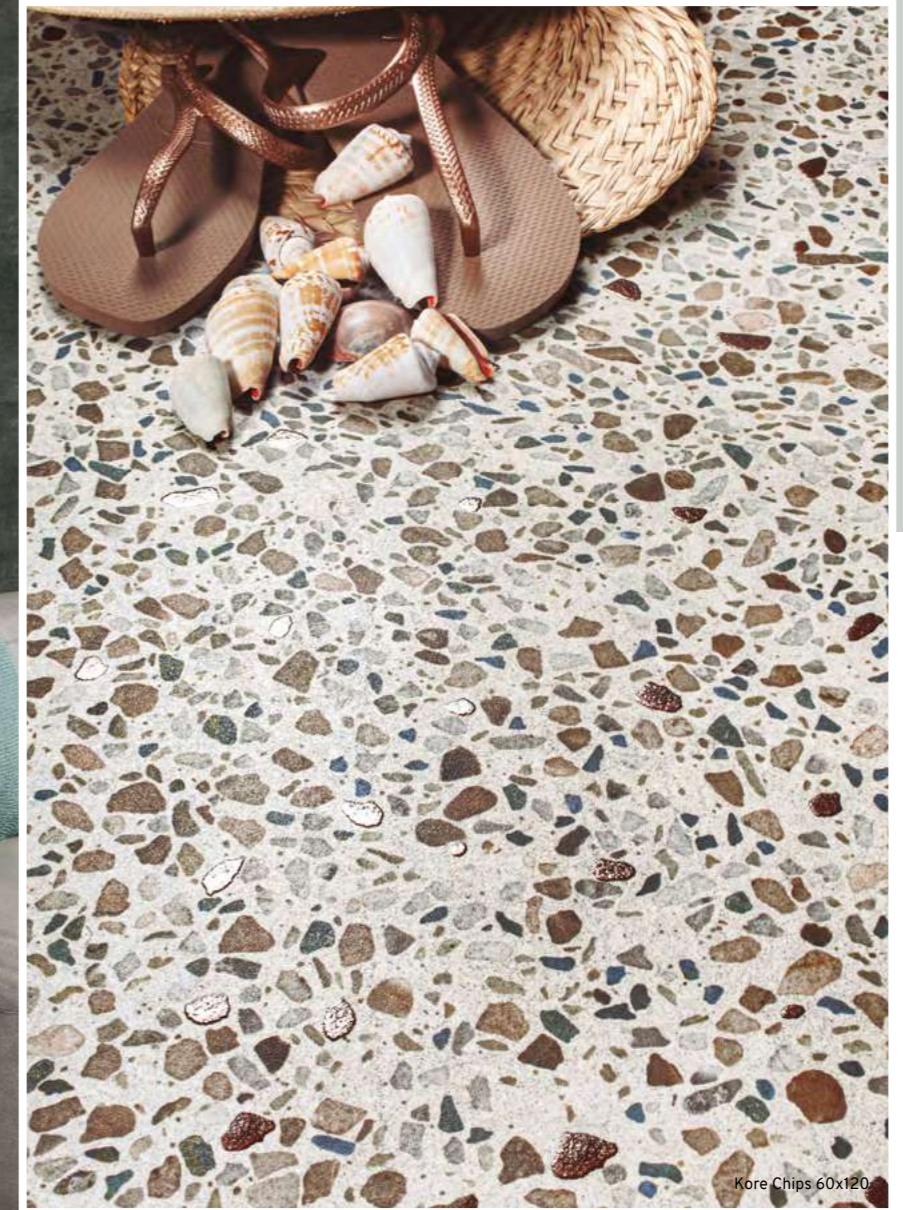

KORE

Kore Chips 60x120