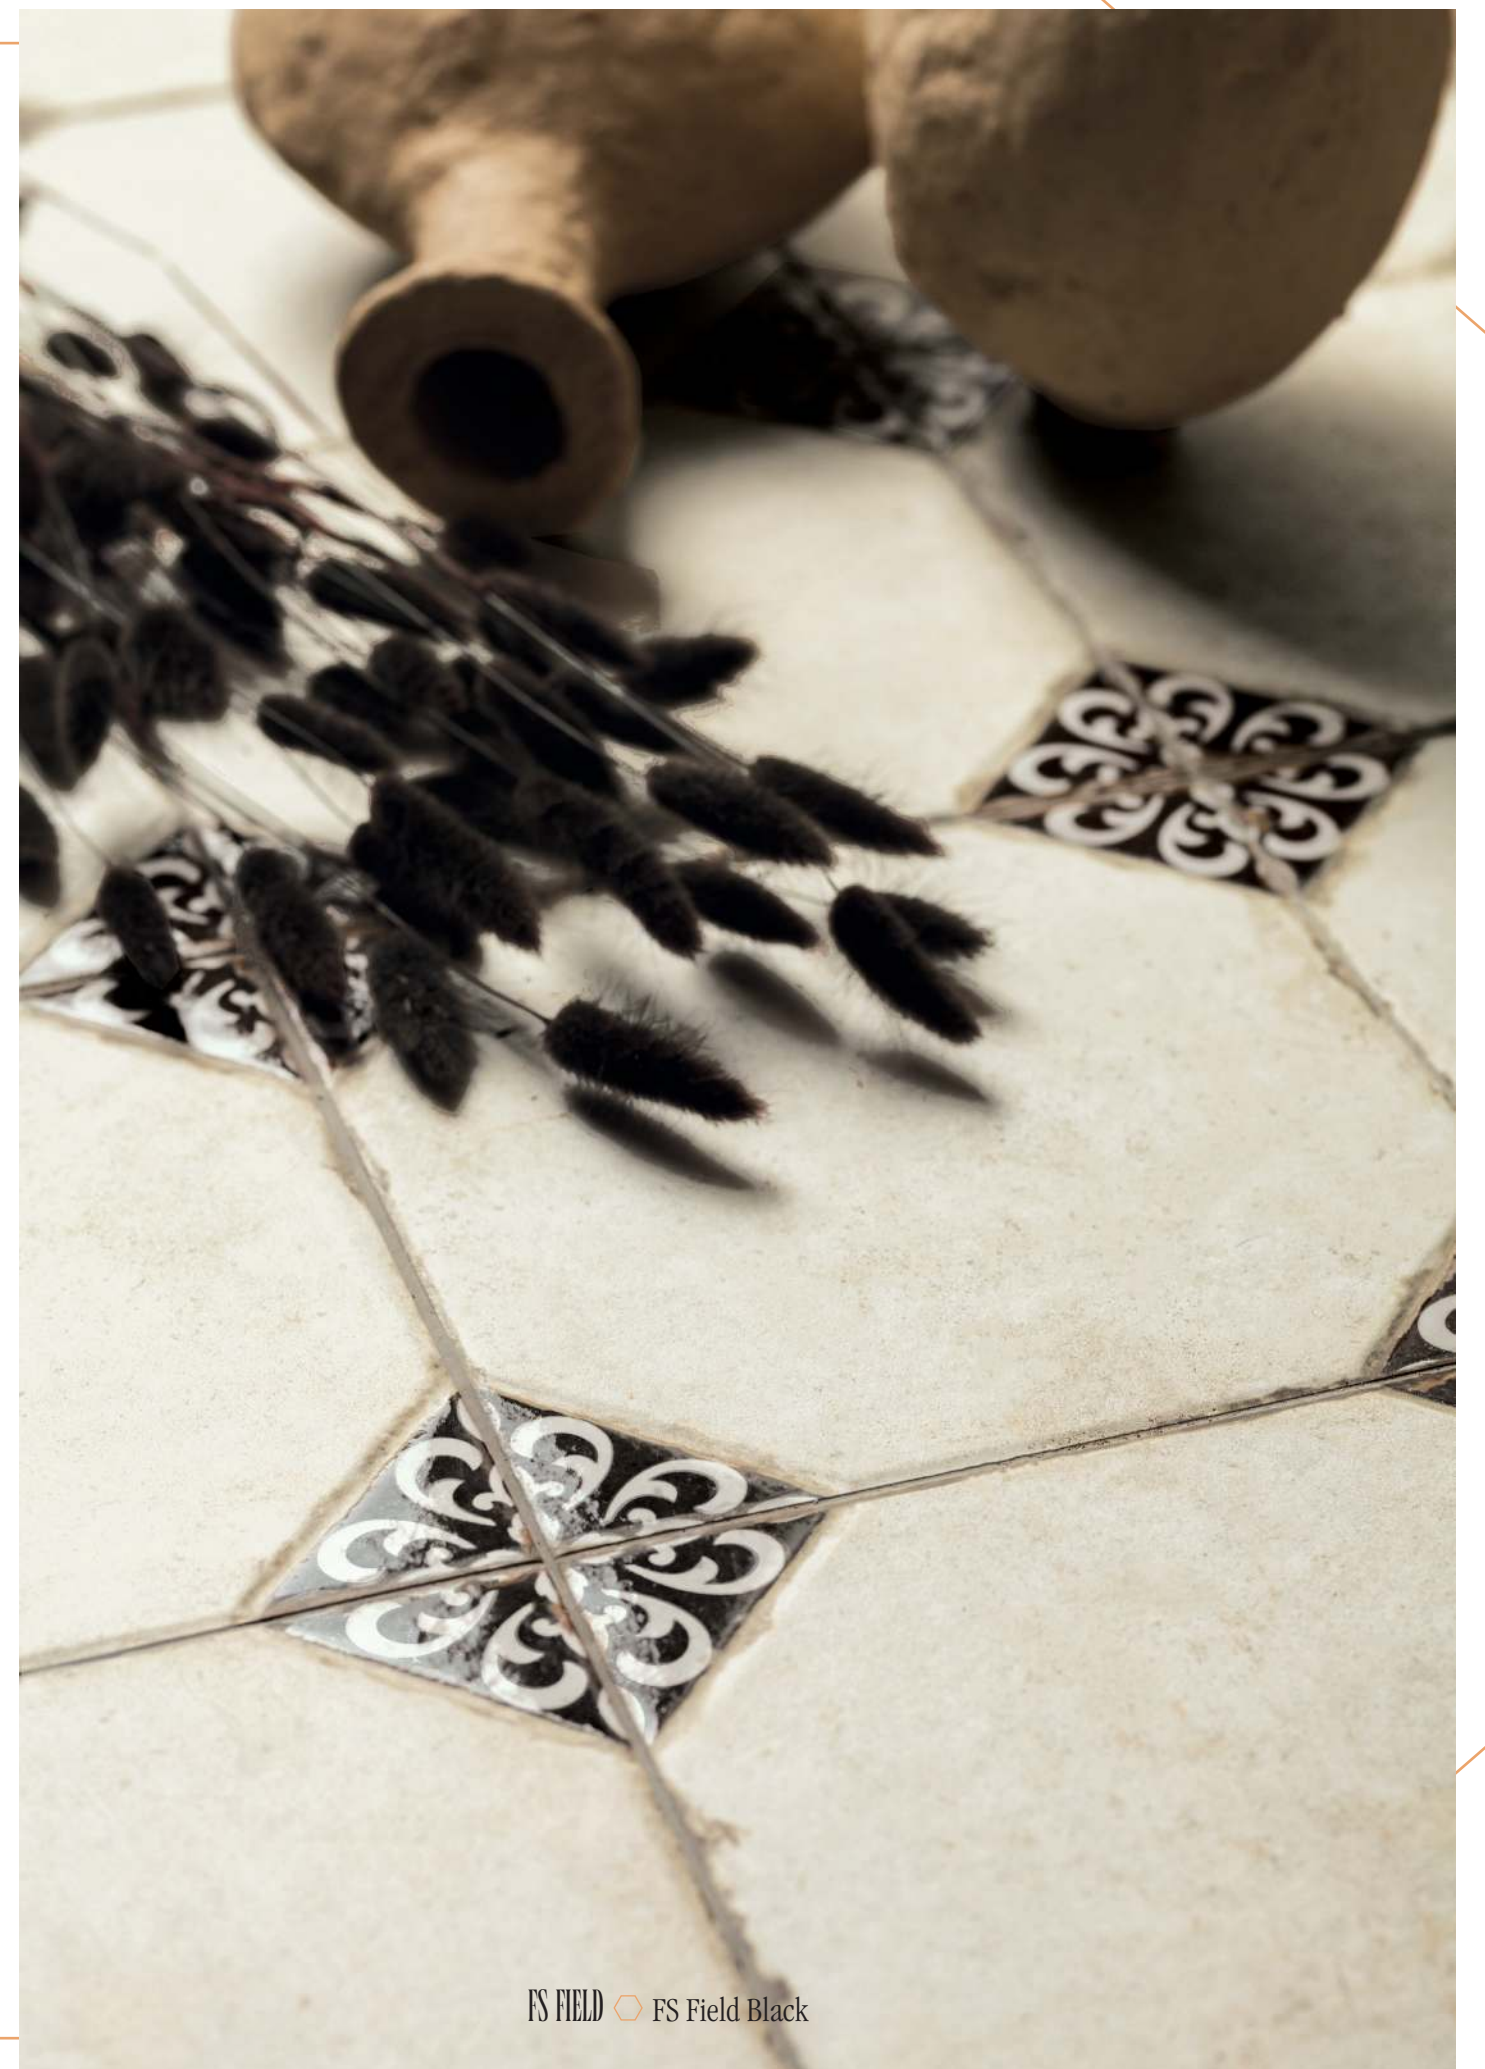

FS FIELD  FS Field Blue

FS FIELD  FS Field Black

FS
Field

FS FIELD ○ FS Field Brown · FS Rock

FS FIELD LT PORCELAIN TILE

FS FIELD LT Black LT

FS FIELD LT Blue LT

FS FIELD LT Brown LT

FS FIELD LT

10 patterns

45,2 * 45,2 * 1 cm | 18 * 18"

RECTIFIED	LAYER TECH ALL IN ONE
	BN151
BLACK LT	36382
BLUE LT	36383
BROWN LT	36384

Matching product.
45,2x45,2 cm | 18x18"

FS ROCK AS

CARACTERÍSTICAS TÉCNICAS | TECHNICAL CHARACTERISTICS