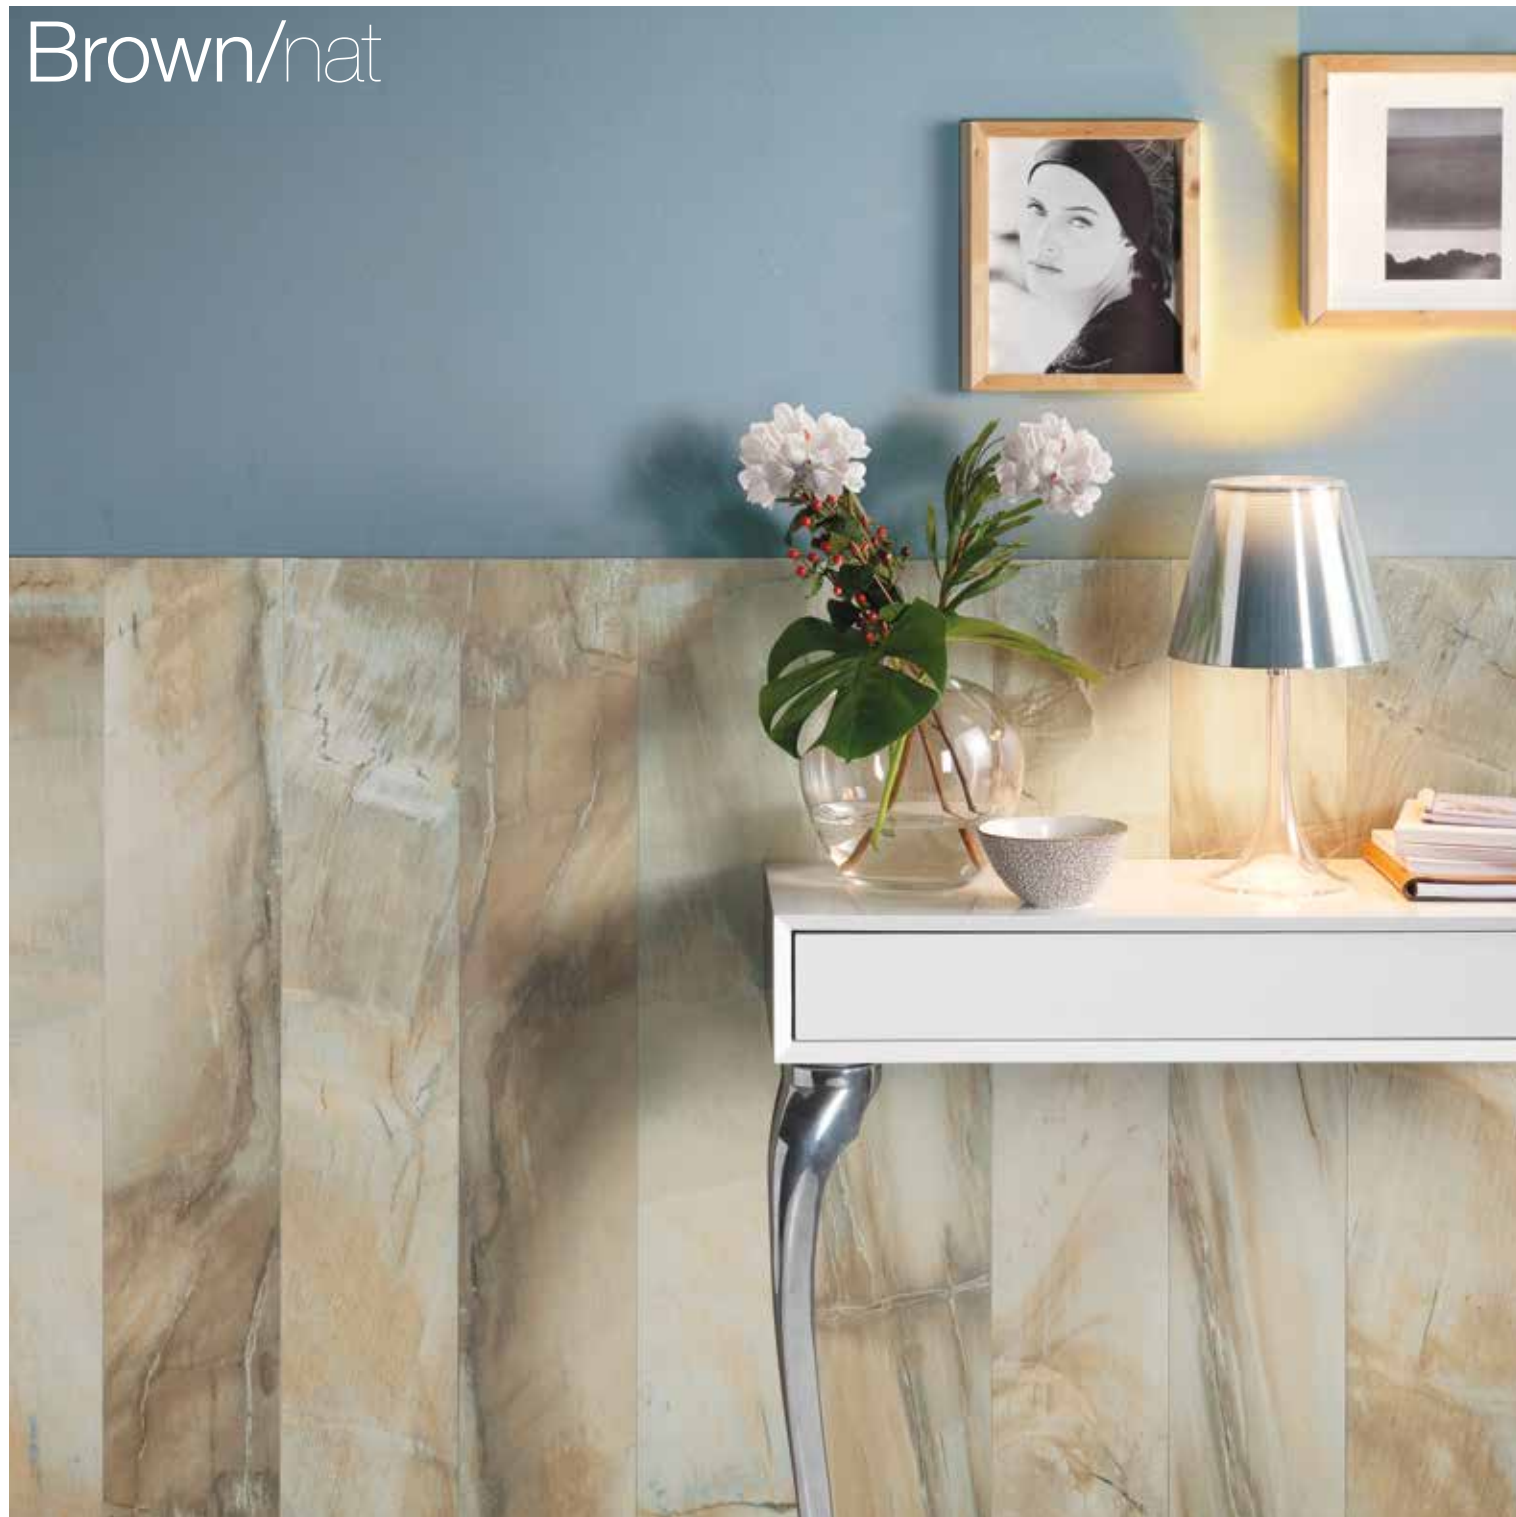

Brown/nat

P.14