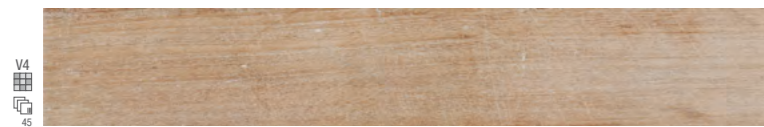

SEAWOOD

FORESTA

SEAWOOD-M/21

14481 SEAWOOD-M/21 B-36 (20,5x122,5) (3-2-EH)*** R-9

14384 R. SEAWOOD-M P-29 (7,5x45)

14291 SEAWOOD-M/16 B-27 (15,7x91) (3-2-EH)*** R-9

14482 SEAWOOD-B/21 B-36 (20,5x122,5) (4-2-EH)**** R-9

14385 R. SEAWOOD-B P-29 (7,5x45)

14292 SEAWOOD-B/16 B-27 (15,7x91) (4-2-EH)**** R-9

SEAWOOD

FORESTA

SEAWOOD-B/16

14639 BRAQUE/21 B-33 (20,5x122,5) (3-2-EH)*** R-9

14638 BRAQUE/16 B-29 (15,7x91) (3-2-EH)*** R-9