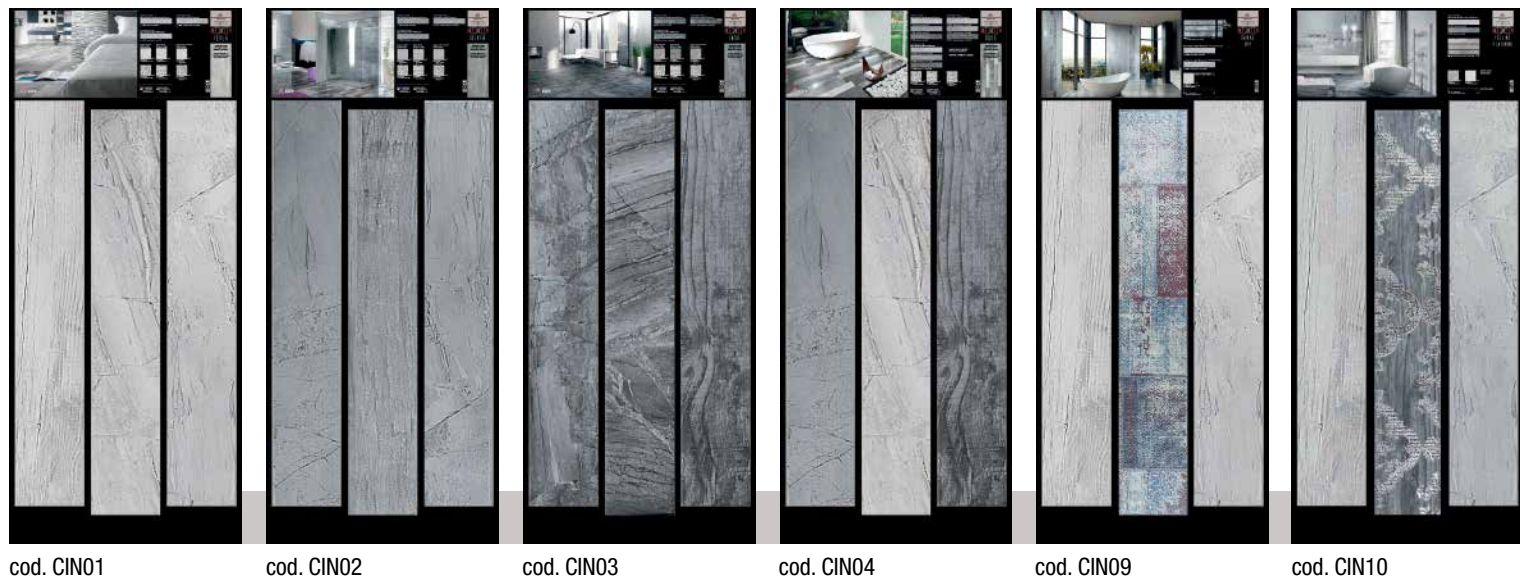

Puoi comporre il tuo KIT con cartelle cm 52x120 a scelta.
You may compose your KIT with panels cm 52x120 at your choice.

cod. CIN01   cod. CIN02   cod. CIN03   cod. CIN04   cod. CIN09   cod. CIN10