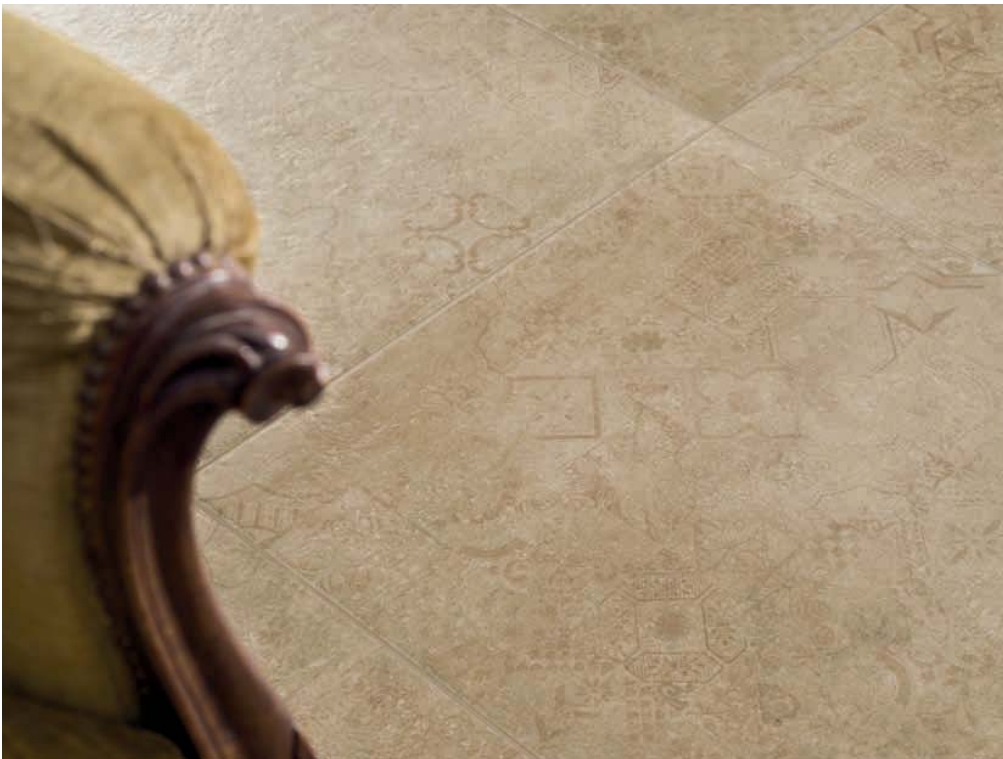

EVOLUTION

Evolution mood n.5 Golden Velvet

EVOLUTION CLAY CARPET 60X60