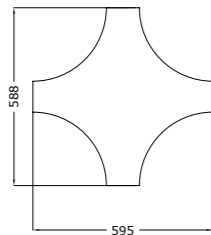

CAST IRON black

11 MM

SPECIAL PIECES / PIEZAS ESPECIALES

Cast Iron black natural star
(58,80 x 59,55 cm - 23,15" x 23,45")

G-499