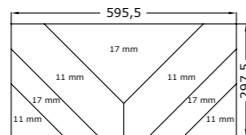

Cast Iron white natural 30x120 G-1492

Cast Iron serie 60x60
(59,55 x 59,55 cm - 23.45" x 23.45")

Cast Iron white natural 60x60 G-1248

Cast Iron serie 30x60
(29,75 x 59,55 cm - 11.71" x 23.45")

Cast Iron white natural 30x60 G-1202

SPECIAL SIZES / FORMATOS ESPECIALES

Cast Iron lista
(7,3 x 59,55 cm - 2.87" x 23.45")

Cast Iron white natural lista 7,5x60 G-89

Cast Iron rodapié
(7,3 x 59,55 cm - 2.87" x 23.45")

Cast Iron white natural rodapié 7,5x60 G-91

11 MM

SPECIAL PIECES / PIEZAS ESPECIALES

Cast Iron white natural star
(58,80 x 59,55 cm - 23,15" x 23,45")

G-499

Cast Iron white natural decor ramp 30x60
(29,75 x 59,55 cm - 11,71" x 23,45")

G-1822

Cast Iron white natural inside
(29,75 x 119,3 cm - 11,71" x 46,97")

G-1884

Cast Iron white natural mosaico 2,5x2,5
(29,75 x 29,75 cm - 11,71" x 11,71")

G-1708

cast iron white natural 60x120

cast iron white natural 60x120 - 17

CAST IRON black

11 MM

Cast Iron serie 60x120
(59,55 x 119,3 cm - 23.45" x 46.97")