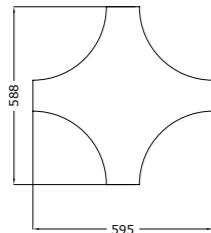

CAST IRON white

11 MM

SPECIAL PIECES / PIEZAS ESPECIALES

Cast Iron white natural star
(58,80 x 59,55 cm - 23,15" x 23,45")