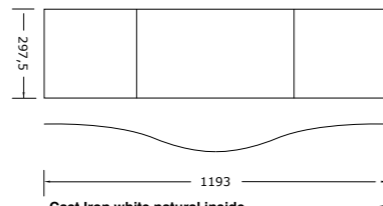

Cast Iron white natural inside
(29,75 x 119,3 cm - 11,71" x 46,97")

G-1884