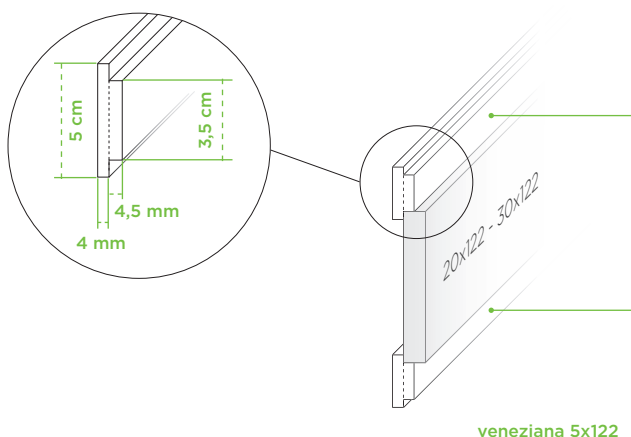

La Veneziana est notre concept premium pour créer de la dimension et de la structure sur une surface plane, en la rendant visuellement dynamique grâce à un effet 3D en grès cérame. Une solution technique obtenue à partir de la recherche et de l'application des dernières technologies du secteur et d'une attention maximale aux détails. L'utilisation d'un éclairage stratégique contribuera également à améliorer l'effet 3D et à mettre en valeur l'expérience globale dans n'importe quel environnement.

Veneziana ist unser "Concept Premium" um Dimension und Struktur auf eine ebene Oberfläche zu erstellen. Dank einer 3D Effekt in glasiertem Feinsteinzeug schaffen wir diese Oberfläche optisch dynamisch zu machen. Es handelt sich um eine technische Lösung die aus der Untersuchung und Anwendung der letzten Fachtechnologie dieser Abteilung und aus der maximalen Aufmerksamkeit zum Detail herkommt. Eine strategische Beleuchtung zu nutzen wird außerdem dazu beitragen den 3D Effekt zu verstärken und die gesamte Erfahrung in jedem Umwelt zu betonen.

5x122 cm Rett. ± 9,5mm
2"x48" Rect.

511 ■

802423 Ikon Birch Veneziana

5x122 cm Rett. ± 9,5mm
2"x48" Rect.

511 ■

802424 Ikon Mindi Veneziana

5x122 cm Rett. ± 9,5mm
2"x48" Rect.

511 ■

802425 Ikon Alps Veneziana

5x122 cm Rett. ± 9,5mm
2"x48" Rect.

511 ■

802421 Ikon Amber Veneziana

5x122 cm Rett. ± 9,5mm
2"x48" Rect.

511 ■

802422 Ikon Walnut Veneziana

veneziana 5x122

Composizione Veneziana
per posare una superficie di circa 1 mq abbinata con il formato 20x122cm servono **3,5 listelli Veneziana** mentre **2,5 pezzi con posa abbinata al formato 30x122cm.**

Veneziana elements

to cover about 1sqm surface with 20x122cm size you will need 3,5 pieces of the listello veneziana, 2,5 pieces if installed combined with 30x122cm.

Composition Veneziana

Pour poser une surface d'environ 1 m2 combiné au format 20x122 cm, il faut 3,5 pièces de Veneziana, et 2,5 pièces avec la pose combinés au format 30x122 cm

Komposition Veneziana

Um eine Oberfläche von ca.1QM, in Verbindung mit dem Format 20x122 zu verlegen, werden 3,5 Listellos Veneziana gebraucht. Fuer die Verlegung mit dem Format 30x122 werden 2,5 Stueck gebraucht.

combinazioni • combinatios • combinaisons • Kombinationen

Veneziana Birch+Alps

511 ■

802423 Ikon Birch Veneziana
5x122 cm Rett. 2"x48" Rect.

304121 Ikon Alps
20x122 cm Rett. 8"x48" Rect.

Veneziana Mindi

511 ■

802424 Ikon Mindi Veneziana
5x122 cm Rett. 2"x48" Rect.

304119 Ikon Mindi
20x122 cm Rett. 8"x48" Rect.

Veneziana Walnut

511 ■

802422 Ikon Walnut Veneziana
5x122 cm Rett. 2"x48" Rect.

304121 Ikon Walnut
20x122 cm Rett. 8"x48" Rect.

Veneziana Amber

511 ■

303659 Ikon Amber Veneziana
5x122 cm Rett. 2"x48" Rect.

303658 Ikon Amber
20x122 cm Rett. 8"x48" Rect.