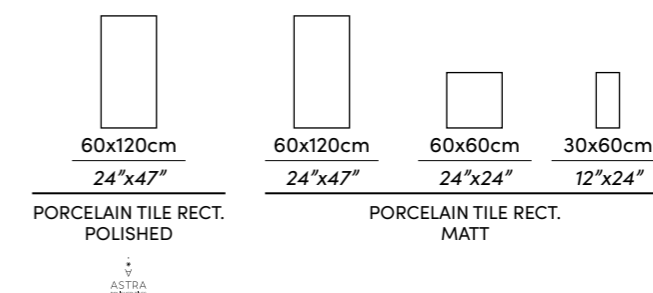

FORTUNE

PORCELAIN TILE

WEBSITE

Wall | Fortune RY Pearl MT Rect. 60X120cm · 24"X47"
Floor | Fortune Pearl MT Rect. 60X120cm · 24"X47"

RY IVORY

RY NATURAL

RY PEARL

LUMIERE