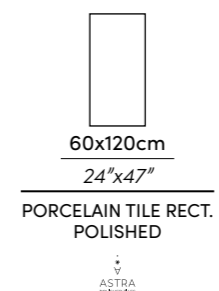

*Seductive
transparency and
MAGICAL
tonality.*

Wall | Scarlet Soft White MT Rect. / Scarlet Black PUL Rect. 60x120cm · 24"x47"
Floor | Scarlet Soft Ivory MT Rect. 100x100cm · 24"x40"

WEBSITE

SCARLET
PORCELAIN TILE

BLACK