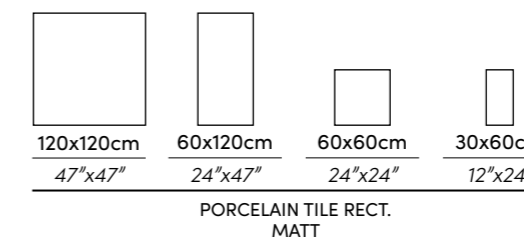

WEBSITE

VERITY
PORCELAIN TILE

ANTHRACITE