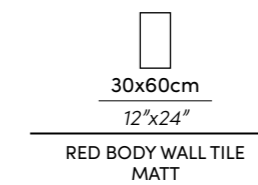

WEBSITE

PREMIERE
RED BODY WALL TILE

RC GREY LIGHT