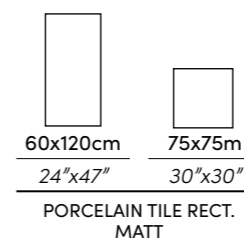

WEBSITE

MALEK
PORCELAIN TILE

*STRONG
appearance,
ELEGANCE and
versatility.
Malek reinvents
the ORIGINALITY.*

Wall | Malek Grey MT Rect. / Malek Black MT Rect. 60X120cm · 24"X47"
Floor | Malek Grey MT Rect. 60X120cm · 24"X47"

BLACK