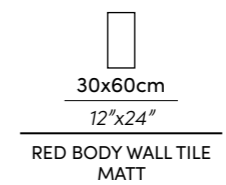

GREIGE

HE WARM

PEARL

GREY

HE COLD

Wall | Pursue Pearl MT Rect. / Grey Dark MT Rect. / RB Mix MT Rect. 33,3X90cm - 13"X36"
Floor | Pursue Pearl MT Rect. 60X60cm - 24"X24"

WEBSITE

PURSUE
 WHITE BODY WALL TILE