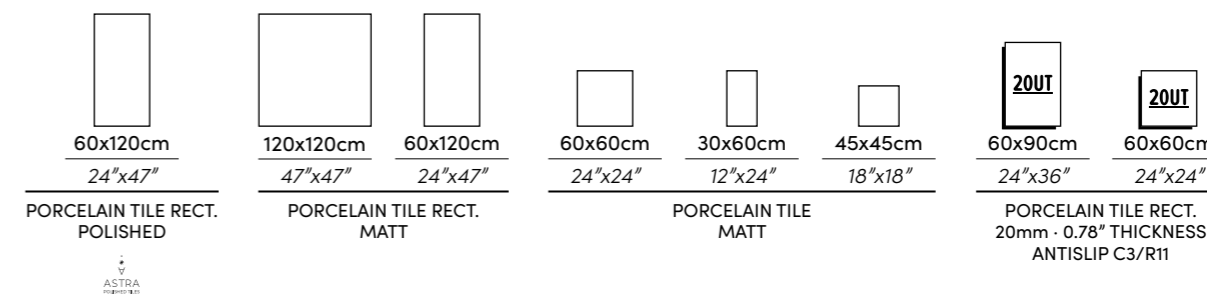

*Also available in 2OUT

*Also available in 2OUT