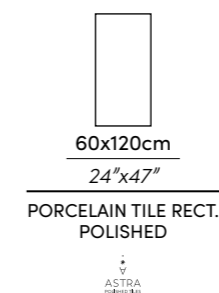

Floor | Scarlet Soft Ivory MT Rect. 100X100cm · 40"X40"

WEBSITE

SCARLET

PORCELAIN TILE

SOFT IVORY

SOFT WHITE

*Seductive
transparency and
MAGICAL
tonality.*

Wall | Scarlet Soft White MT Rect. / Scarlet Black PUL Rect. 60x120cm · 24"x47"
Floor | Scarlet Soft Ivory MT Rect. 100x100cm · 24"x40"