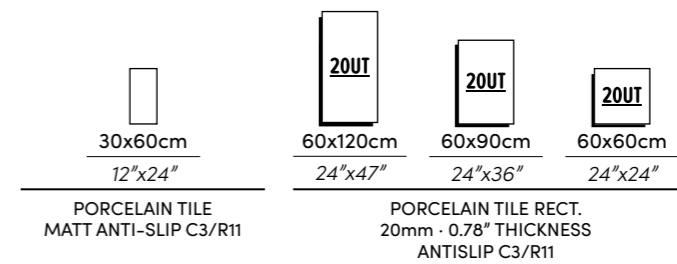

WEBSITE

ROOTLATE
PORCELAIN TILE

ÓXIDO