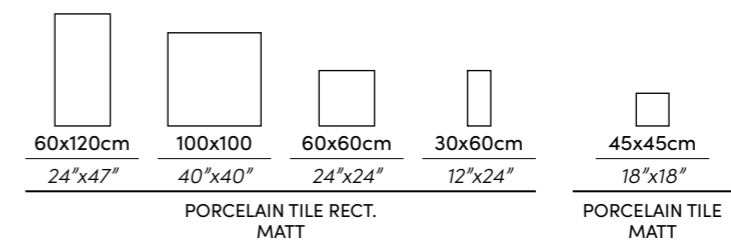

Wall | Feroe Pearl / Tobacco MT Rect. 60X120cm · 24"X47"
Floor | Feroe Pearl MT Rect. 60X120cm · 24"x47"

WEBSITE

FEROE
PORCELAIN TILE

GREIGE

PEARL

GREY

DARK GREY

TOBACCO