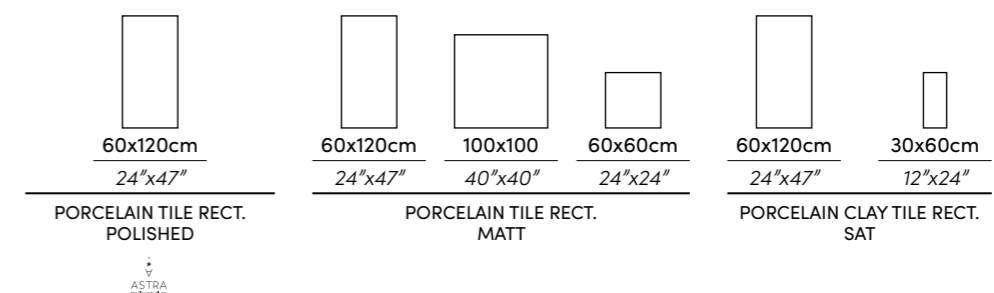

WEBSITE

LUMIERE

PORCELAIN TILE

NATURAL

WHITE

Wall | Lumiere White MT Rect. / LB White MT Rect. 33,3X90cm · 13”X36”
Floor | Lumiere White MT Rect. 60X60cm · 24”X24”

WEBSITE

LUMIERE
WHITE BODY WALL TILE