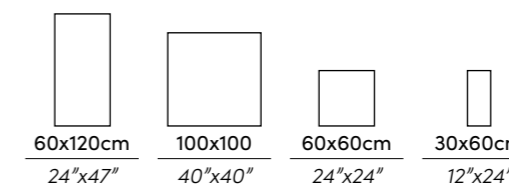

PORCELAIN TILE RECT.
MATT