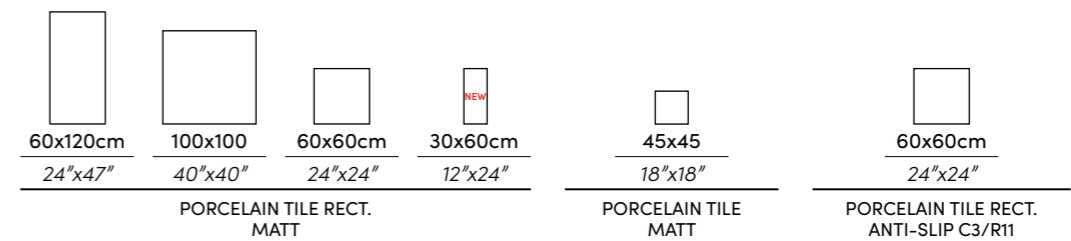

GREIGE

* Also available in 60X60CM · 24"X24" RECT
 ANTI-SLIP C3/R11

GREY DARK

* Also available in 60X60CM · 24"X24" RECT
 ANTI-SLIP C3/R11

GREEN

DECOR

* Only in 60X120CM · 24"X47" MT RECT

Based on the concrete effect, Pursue was born with a NORDIC and balanced AESTHETIC.