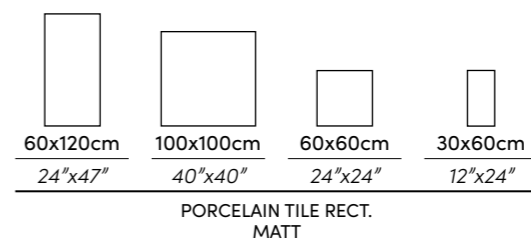

WEBSITE

NUANCES
PORCELAIN TILE

IVORY

NATURAL

PEARL

Wall | Nuances Decor Natural MT Rect. 60X120cm - 24"x47"
Floor | Nuances Natural MT Rect. 60X120cm - 24"x47"

WEBSITE

NUANCES
 PORCELAIN TILE