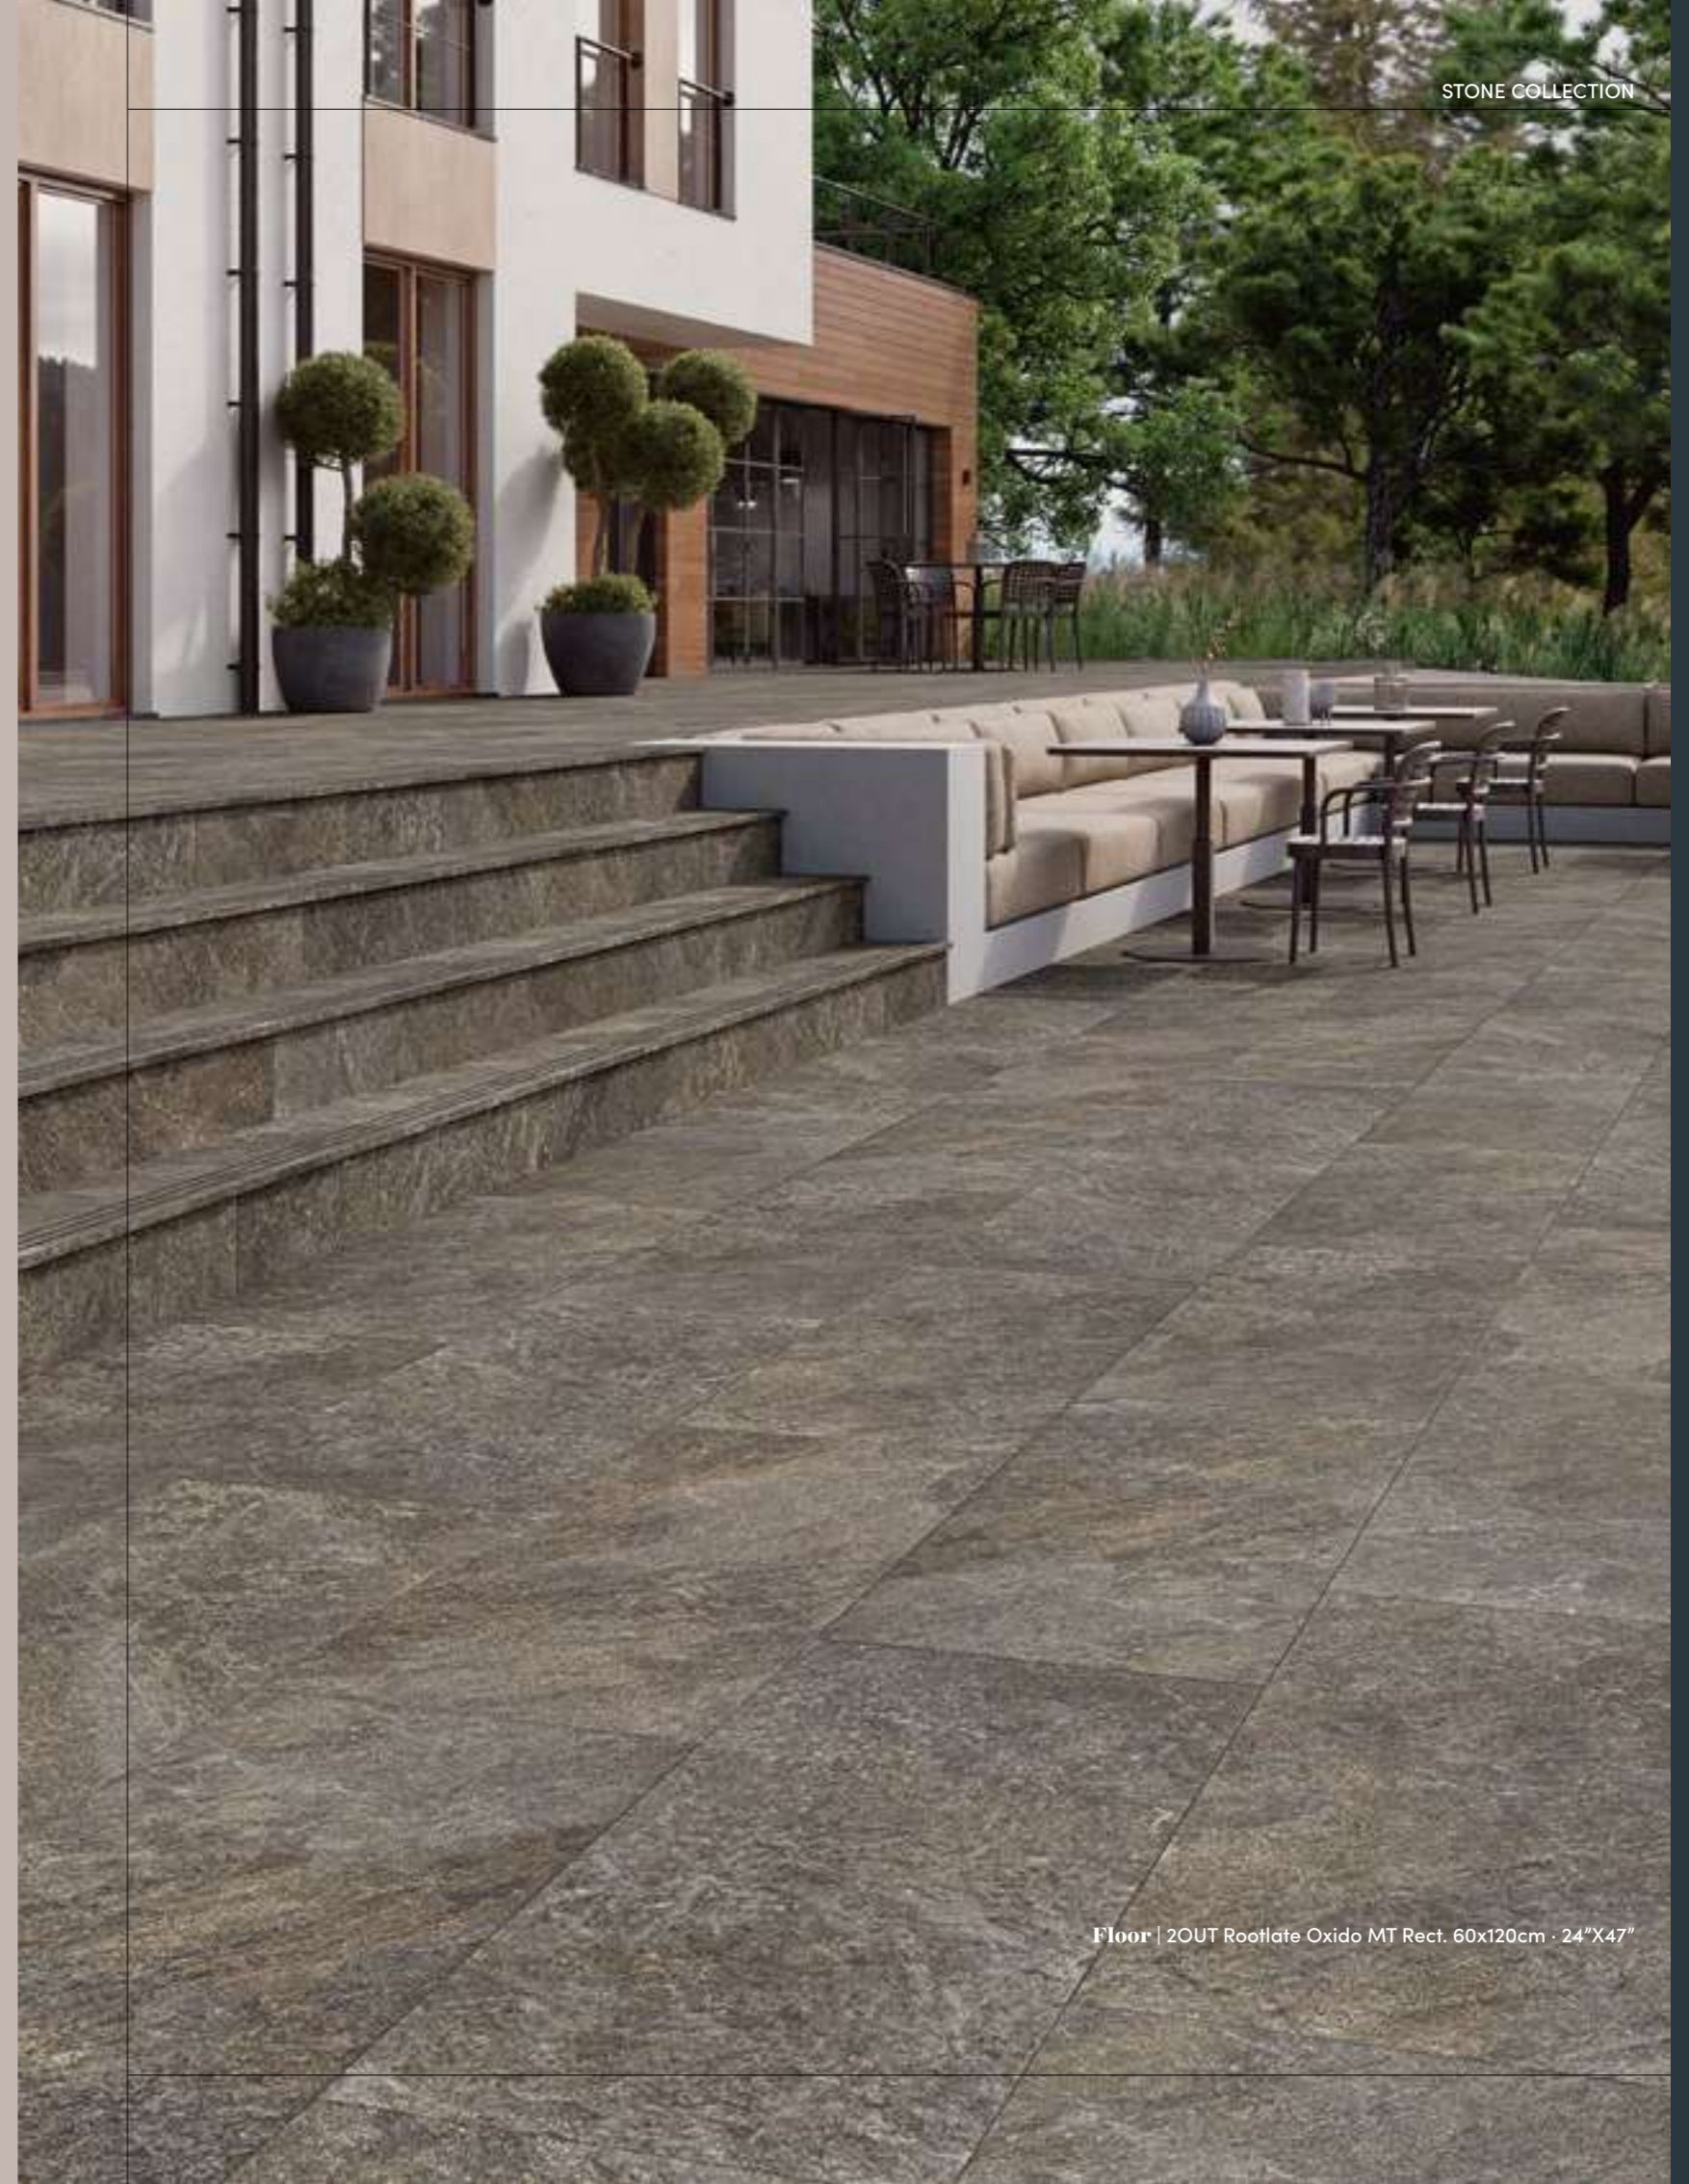

It reinterprets the natural quartzite stone. A metamorphic rock with great features transferred to ceramics in all its splendor of beauty and warmth. Its evident structure evokes a product loaded with power and visual force, being an ideal proposal for outdoor spaces.