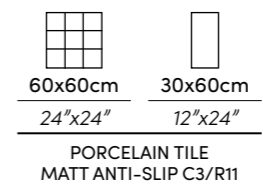

WEBSITE

ILAB
PORCELAIN TILE

MULTI