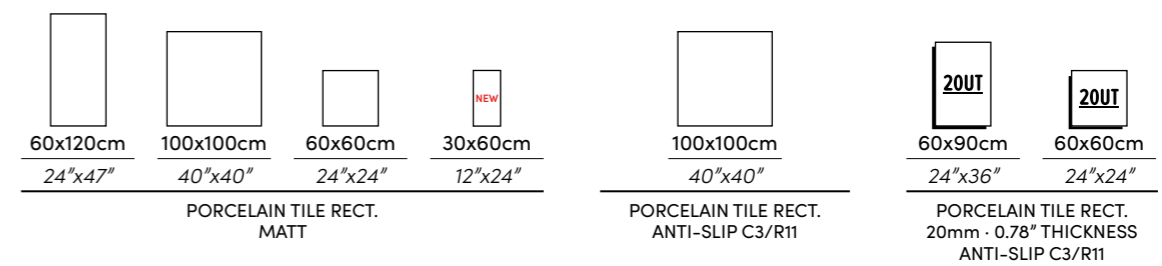

ARENITE
PORCELAIN TILE

WEBSITE

NATURAL

GREY

PEARL

DARK GREY

Wall | Arenite Pearl MT Rect. / Arenite Natural MT Rect. 30X60cm · 12"X24"
Floor | Arenite Natural MT Rect. 60X60cm · 24"X24"

CHANTAL