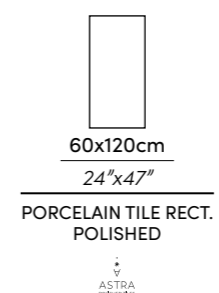

*Exquisite
character and
TIMELESS
elegance.*

Wall | Sublime White MT Rect. / Dark Grey MT Rect. 60X120cm · 24"X47"
Floor | Sublime White MT Rect. 60X60cm · 24"X24"

WEBSITE

SUBLIME
PORCELAIN TILE

DARK GREY