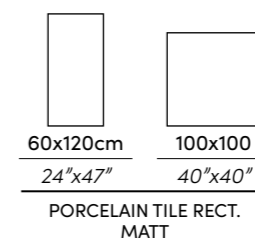

Floor | Scarlet Soft Ivory MT Rect. 100X100cm · 40"X40"

WEBSITE

SCARLET

PORCELAIN TILE

SOFT IVORY

SOFT WHITE

*Seductive
transparency and
MAGICAL
tonality.*

Wall | Scarlet Soft White MT Rect. / Scarlet Black PUL Rect. 60x120cm · 24"x47"
Floor | Scarlet Soft Ivory MT Rect. 100x100cm · 24"x40"