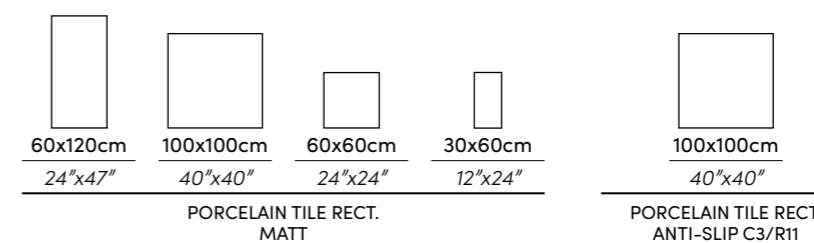

Wall | Hardy Ivory MT Rect. / Hardy RY Ivory MT Rect. 60X120cm · 24"X47"
Floor | Hardy Natural MT Rect. 100X100cm · 40"X40"

*Delicate
and PURE
Limestone.*

WEBSITE

HARDY
PORCELAIN TILE

PEARL