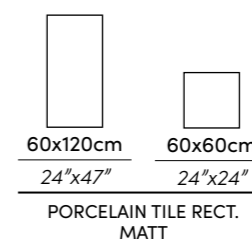

*Exquisite
character and
TIMELESS
elegance.*

Wall | Sublime White MT Rect. / Dark Grey MT Rect. 60X120cm · 24"X47"
Floor | Sublime White MT Rect. 60X60cm · 24"X24"

WEBSITE

SUBLIME
PORCELAIN TILE

DARK GREY