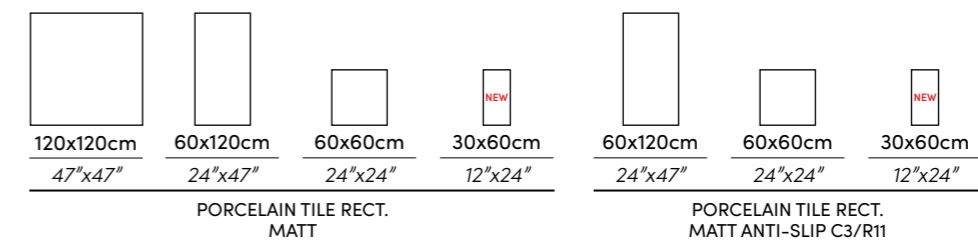

*The versatility
of the STONE
EFFECT, in four
colours chosen for
modern projects*

Wall | Ulisse Beige 60X120cm - 24"X47"

WEBSITE

ULISSE
PORCELAIN TILE

BEIGE

PEARL

NATURAL

GREY