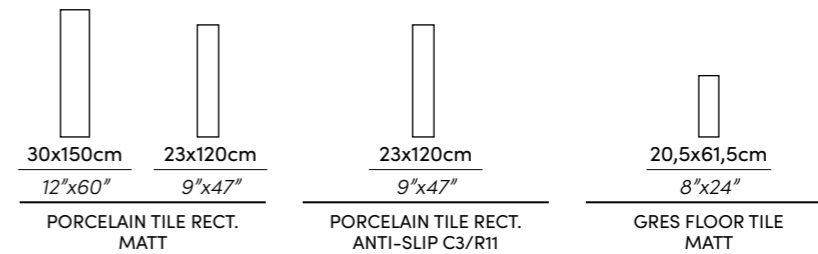

Floor | Lionel Cerezo MT Rect. 23X120cm · 9"X47"

WEBSITE

LIONEL
PORCELAIN TILE

HAYA

CEREZO

MIEL *

NOGAL

*Also available in 23X120CM · 9"X47" MT. RECT. ANTI-SLIP C3/R11